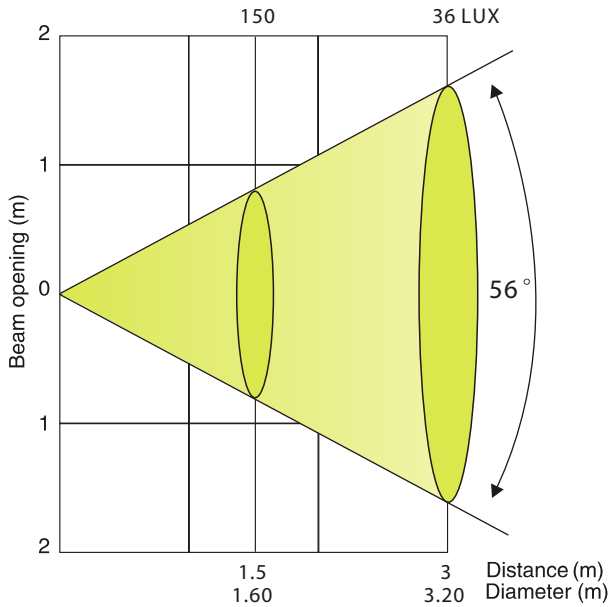

DLED 108IP

Photometric Data

STANDARD 25° LENS

Beam angle 47° - Red LEDs

Beam angle 47° - Green LEDs

Beam angle 47° - Blue LEDs

Beam angle 47° - All LEDs

DLED 108IP

Photometric Data

OPTIONAL 45° LENS

Beam angle 56° - Red LEDs

Beam angle 56° - Green LEDs

Beam angle 56° - Blue LEDs

Beam angle 56° - All LEDs

DLED 108IP

Photometric Data

OPTIONAL 15° LENS

Beam angle 44° - Red LEDs

Beam angle 44° - Green LEDs

Beam angle 44° - Blue LEDs

Beam angle 44° - All LEDs