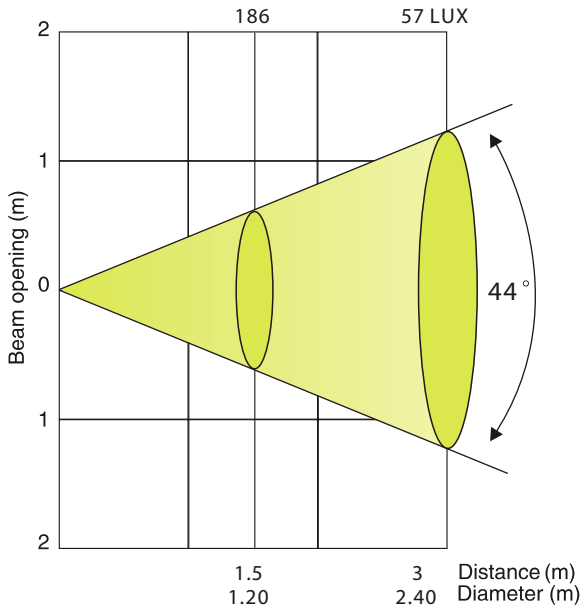

DLED 108IP

Photometric Data

STANDARD 25° LENS

Beam angle 47° - Red LEDs

Beam angle 47° - Green LEDs

Beam angle 47° - Blue LEDs

Beam angle 47° - All LEDs

DLED 108IP

Photometric Data

OPTIONAL 45° LENS

Beam angle 56° - Red LEDs

Beam angle 56° - Green LEDs

Beam angle 56° - Blue LEDs

Beam angle 56° - All LEDs

DLED 108IP

Photometric Data

OPTIONAL 15° LENS

Beam angle 44° - Red LEDs

Beam angle 44° - Green LEDs

Beam angle 44° - Blue LEDs

Beam angle 44° - All LEDs