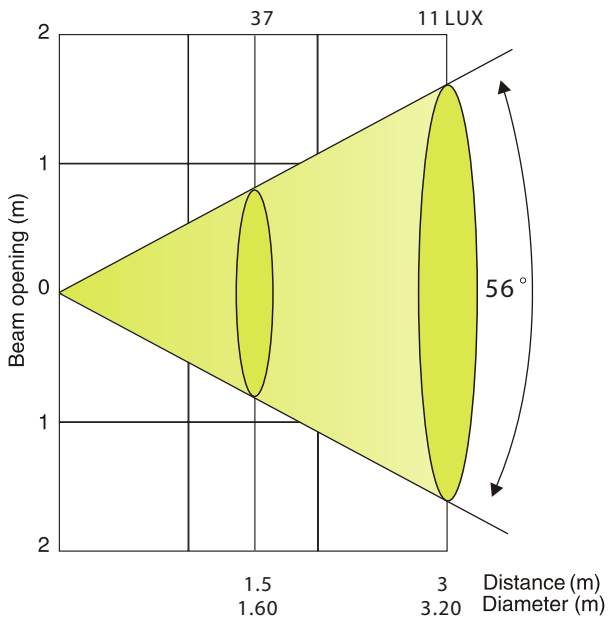

DLED 108IP

Photometric Data

STANDARD 25° LENS

Beam angle 47° - Red LEDs

Beam angle 47° - Green LEDs

Beam angle 47° - Blue LEDs

Beam angle 47° - All LEDs

DLED 108IP

Photometric Data

OPTIONAL 45° LENS

Beam angle 56° - Red LEDs

Beam angle 56° - Green LEDs

Beam angle 56° - Blue LEDs

Beam angle 56° - All LEDs

DLED 108IP

Photometric Data

OPTIONAL 15° LENS

Beam angle 44° - Red LEDs

Beam angle 44° - Green LEDs

Beam angle 44° - Blue LEDs

Beam angle 44° - All LEDs