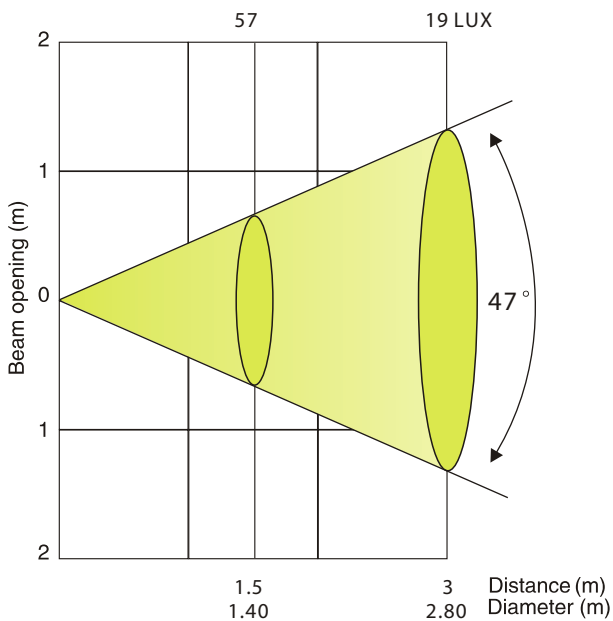

DLED 108IP

Photometric Data

STANDARD 25° LENS

Beam angle 47° - Red LEDs

Beam angle 47° - Green LEDs

Beam angle 47° - Blue LEDs

Beam angle 47° - All LEDs

DLED 108IP

Photometric Data

OPTIONAL 45° LENS

Beam angle 56° - Red LEDs

Beam angle 56° - Green LEDs

Beam angle 56° - Blue LEDs

Beam angle 56° - All LEDs

DLED 108IP

Photometric Data

OPTIONAL 15° LENS

Beam angle 44° - Red LEDs

Beam angle 44° - Green LEDs

Beam angle 44° - Blue LEDs

Beam angle 44° - All LEDs