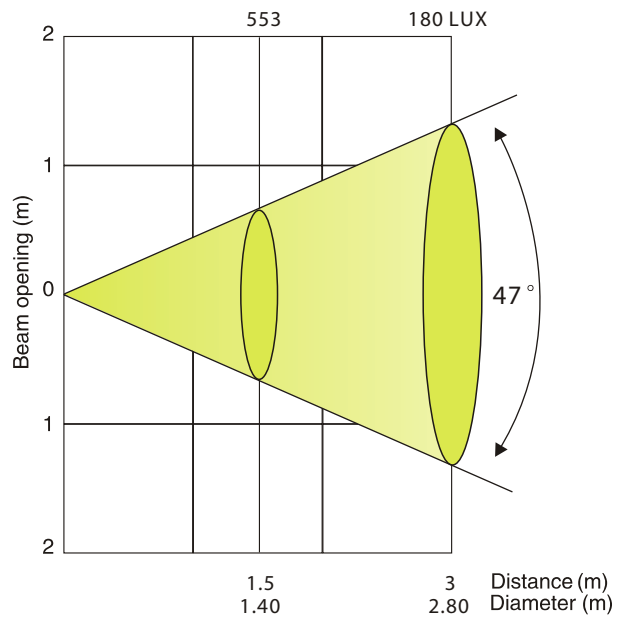

DLED 108IP

Photometric Data

STANDARD 25° LENS

Beam angle 47° - Red LEDs

Beam angle 47° - Green LEDs

Beam angle 47° - Blue LEDs

Beam angle 47° - All LEDs

DLED 108IP

Photometric Data

OPTIONAL 45° LENS

Beam angle 56° - Red LEDs

Beam angle 56° - Green LEDs

Beam angle 56° - Blue LEDs

Beam angle 56° - All LEDs

DLED 108IP

Photometric Data

OPTIONAL 15° LENS

Beam angle 44° - Red LEDs

Beam angle 44° - Green LEDs

Beam angle 44° - Blue LEDs

Beam angle 44° - All LEDs