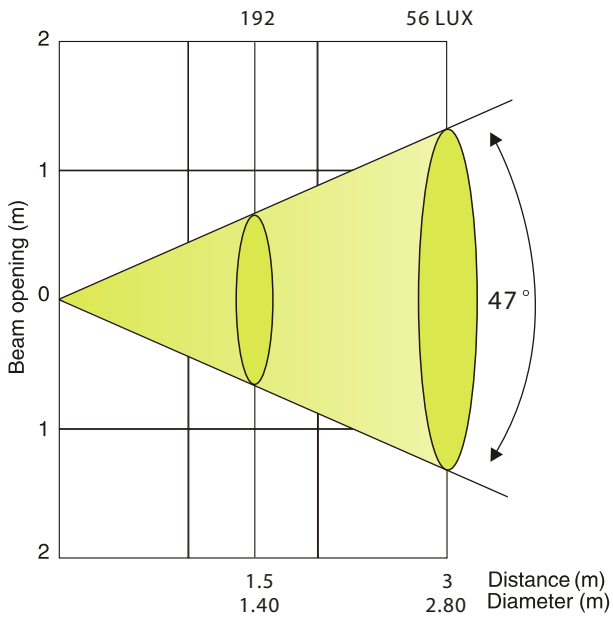

DLED 108IP

Photometric Data

STANDARD 25° LENS

Beam angle 47° - Red LEDs

Beam angle 47° - Green LEDs

Beam angle 47° - Blue LEDs

Beam angle 47° - All LEDs

DLED 108IP

Photometric Data

OPTIONAL 45° LENS

Beam angle 56° - Red LEDs

Beam angle 56° - Green LEDs

Beam angle 56° - Blue LEDs

Beam angle 56° - All LEDs

DLED 108IP

Photometric Data

OPTIONAL 15° LENS

Beam angle 44° - Red LEDs

Beam angle 44° - Green LEDs

Beam angle 44° - Blue LEDs

Beam angle 44° - All LEDs