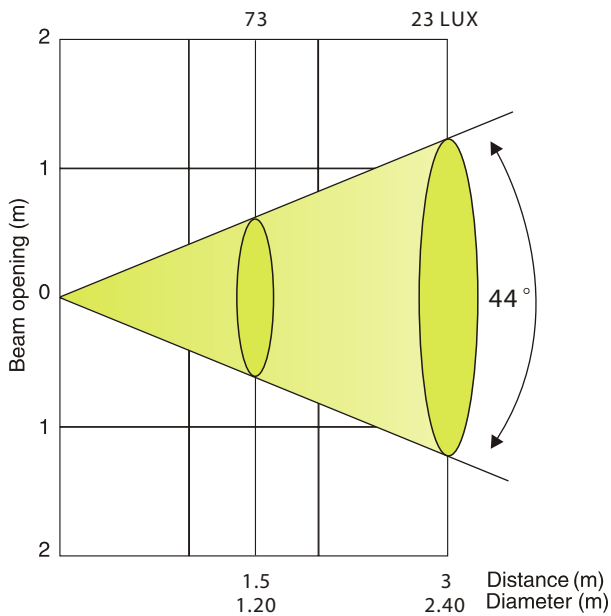

DLED 108IP

Photometric Data

STANDARD 25° LENS

Beam angle 47° - Red LEDs

Beam angle 47° - Green LEDs

Beam angle 47° - Blue LEDs

Beam angle 47° - All LEDs

DLED 108IP

Photometric Data

OPTIONAL 45° LENS

Beam angle 56° - Red LEDs

Beam angle 56° - Green LEDs

Beam angle 56° - Blue LEDs

Beam angle 56° - All LEDs

DLED 108IP

Photometric Data

OPTIONAL 15° LENS

Beam angle 44° - Red LEDs

Beam angle 44° - Green LEDs

Beam angle 44° - Blue LEDs

Beam angle 44° - All LEDs