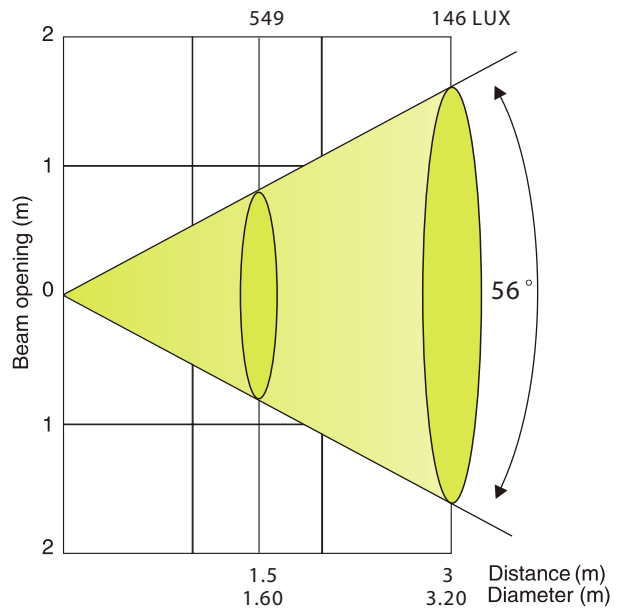

DLED 108IP

Photometric Data

STANDARD 25° LENS

Beam angle 47° - Red LEDs

Beam angle 47° - Green LEDs

Beam angle 47° - Blue LEDs

Beam angle 47° - All LEDs

DLED 108IP

Photometric Data

OPTIONAL 45° LENS

Beam angle 56° - Red LEDs

Beam angle 56° - Green LEDs

Beam angle 56° - Blue LEDs

Beam angle 56° - All LEDs

DLED 108IP

Photometric Data

OPTIONAL 15° LENS

Beam angle 44° - Red LEDs

Beam angle 44° - Green LEDs

Beam angle 44° - Blue LEDs

Beam angle 44° - All LEDs