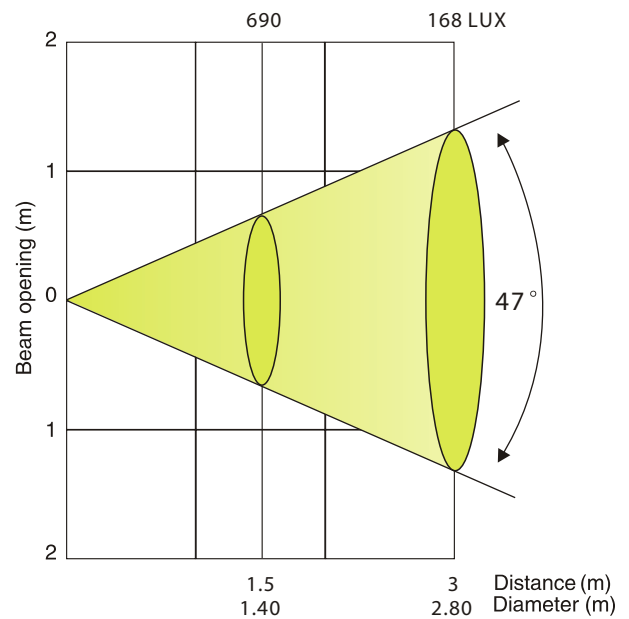

DLED 108IP

Photometric Data

STANDARD 25° LENS

Beam angle 47° - Red LEDs

Beam angle 47° - Green LEDs

Beam angle 47° - Blue LEDs

Beam angle 47° - All LEDs

DLED 108IP

Photometric Data

OPTIONAL 45° LENS

Beam angle 56° - Red LEDs

Beam angle 56° - Green LEDs

Beam angle 56° - Blue LEDs

Beam angle 56° - All LEDs

DLED 108IP

Photometric Data

OPTIONAL 15° LENS

Beam angle 44° - Red LEDs

Beam angle 44° - Green LEDs

Beam angle 44° - Blue LEDs

Beam angle 44° - All LEDs