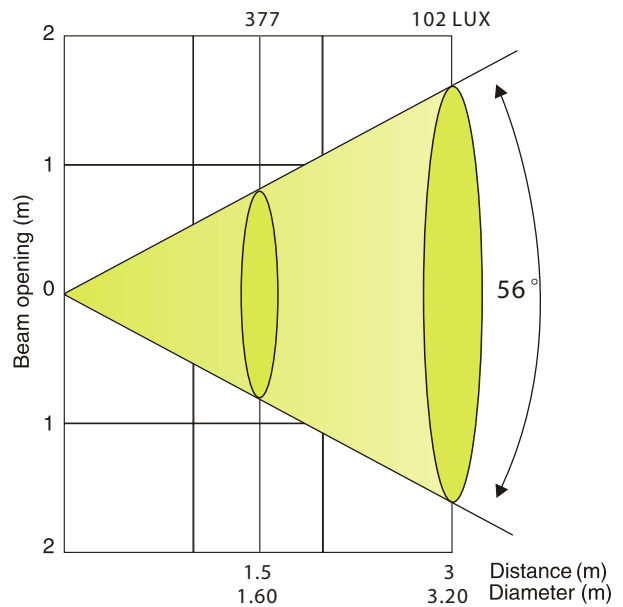

DLED 108IP

Photometric Data

STANDARD 25° LENS

Beam angle 47° - Red LEDs

Beam angle 47° - Green LEDs

Beam angle 47° - Blue LEDs

Beam angle 47° - All LEDs

DLED 108IP

Photometric Data

OPTIONAL 45° LENS

Beam angle 56° - Red LEDs

Beam angle 56° - Green LEDs

Beam angle 56° - Blue LEDs

Beam angle 56° - All LEDs

DLED 108IP

Photometric Data

OPTIONAL 15° LENS

Beam angle 44° - Red LEDs

Beam angle 44° - Green LEDs

Beam angle 44° - Blue LEDs

Beam angle 44° - All LEDs