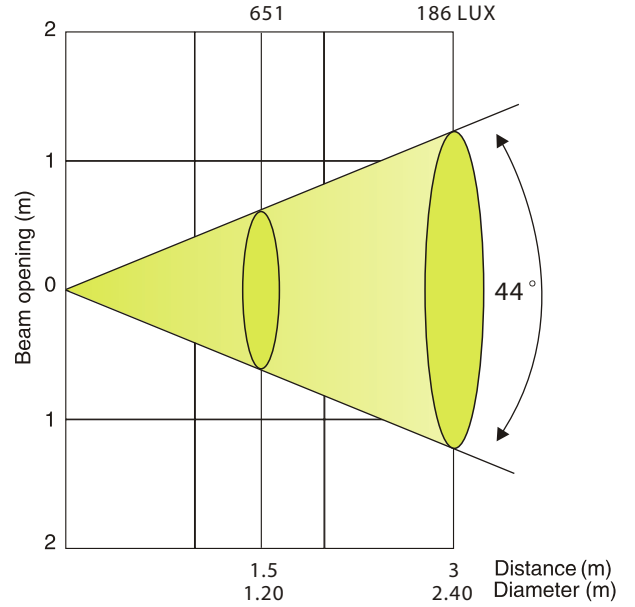

DLED 108IP

Photometric Data

STANDARD 25° LENS

Beam angle 47° - Red LEDs

Beam angle 47° - Green LEDs

Beam angle 47° - Blue LEDs

Beam angle 47° - All LEDs

DLED 108IP

Photometric Data

OPTIONAL 45° LENS

Beam angle 56° - Red LEDs

Beam angle 56° - Green LEDs

Beam angle 56° - Blue LEDs

Beam angle 56° - All LEDs

DLED 108IP

Photometric Data

OPTIONAL 15° LENS

Beam angle 44° - Red LEDs

Beam angle 44° - Green LEDs

Beam angle 44° - Blue LEDs

Beam angle 44° - All LEDs