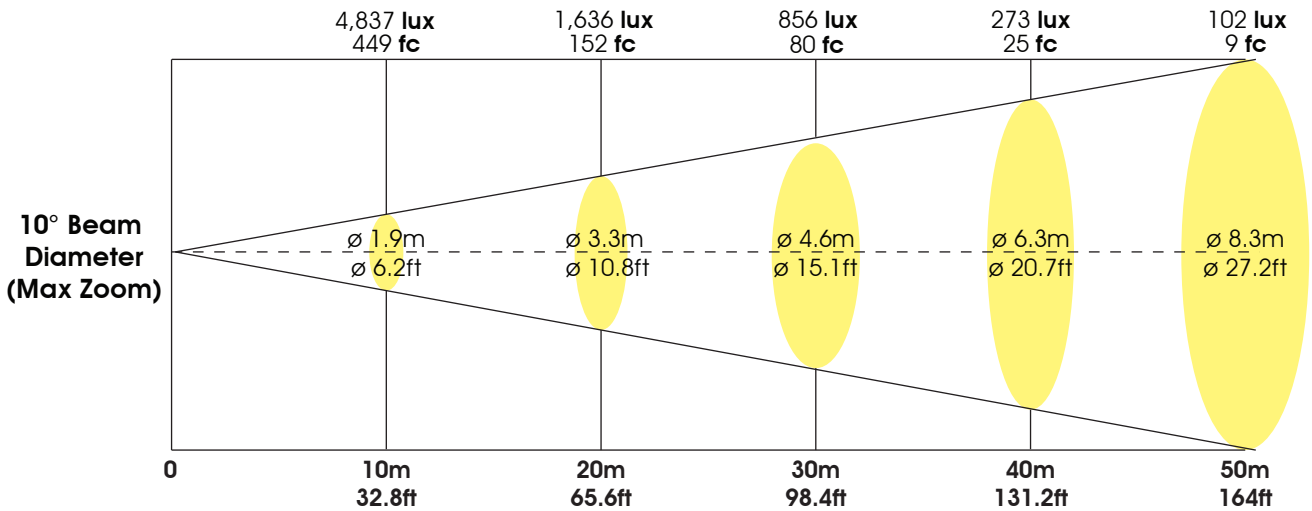

PRO FS 15R FOLLOWSPOT™

SKU# PFS001

Photometric Data

Specifications are subject to change without any prior written notice.

Distance	m	ft	m	ft	m	ft	m	ft	m	ft
	10	32.8	20	65.6	30	98.4	40	131.2	50	164.0

6° Beam Diameter (Minimum Zoom)	m	ft	m	ft	m	ft	m	ft	m	ft
	1.2	3.9	2.1	6.9	3.1	10.2	4.5	14.8	5.8	19.0
lux	fc	lux	fc	lux	fc	lux	fc	lux	fc	
FULL ON	10,770	1,001	3,450	321	1,869	174	1,021	95	305	28

10° Distance	m	ft	m	ft	m	ft	m	ft	m	ft
	10	32.8	20	65.6	30	98.4	40	131.2	50	164.0

10° Beam Diameter (Maximum Zoom)	m	ft	m	ft	m	ft	m	ft	m	ft
	1.9	6.2	3.3	10.8	4.6	15.1	6.3	20.7	8.3	27.2
lux	fc	lux	fc	lux	fc	lux	fc	lux	fc	
FULL ON	4,837	449	1,636	152	856	80	273	25	102	9