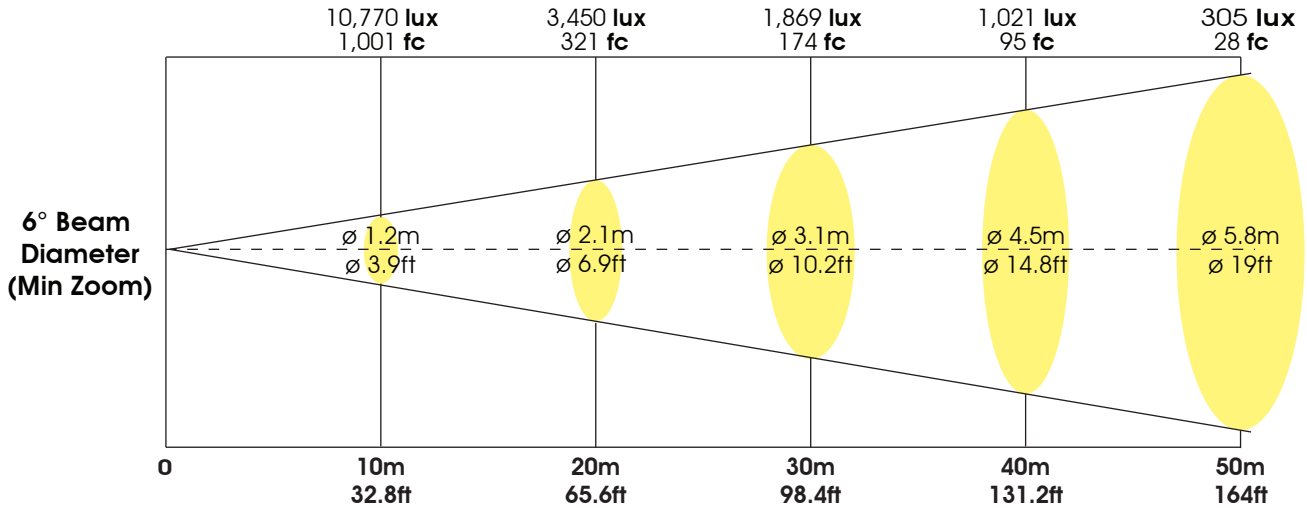

PRO FS 15R FOLLOWSPOT™

SKU# PFS001

Photometric Data

Specifications are subject to change without any prior written notice.

Distance	m	ft	m	ft	m	ft	m	ft	m	ft
	10	32.8	20	65.6	30	98.4	40	131.2	50	164.0

6° Beam Diameter (Minimum Zoom)	m	ft	m	ft	m	ft	m	ft	m	ft
	1.2	3.9	2.1	6.9	3.1	10.2	4.5	14.8	5.8	19.0
lux	fc	lux	fc	lux	fc	lux	fc	lux	fc	
FULL ON	10,770	1,001	3,450	321	1,869	174	1,021	95	305	28

10° Distance	m	ft	m	ft	m	ft	m	ft	m	ft
	10	32.8	20	65.6	30	98.4	40	131.2	50	164.0

10° Beam Diameter (Maximum Zoom)	m	ft	m	ft	m	ft	m	ft	m	ft
	1.9	6.2	3.3	10.8	4.6	15.1	6.3	20.7	8.3	27.2
lux	fc	lux	fc	lux	fc	lux	fc	lux	fc	
FULL ON	4,837	449	1,636	152	856	80	273	25	102	9