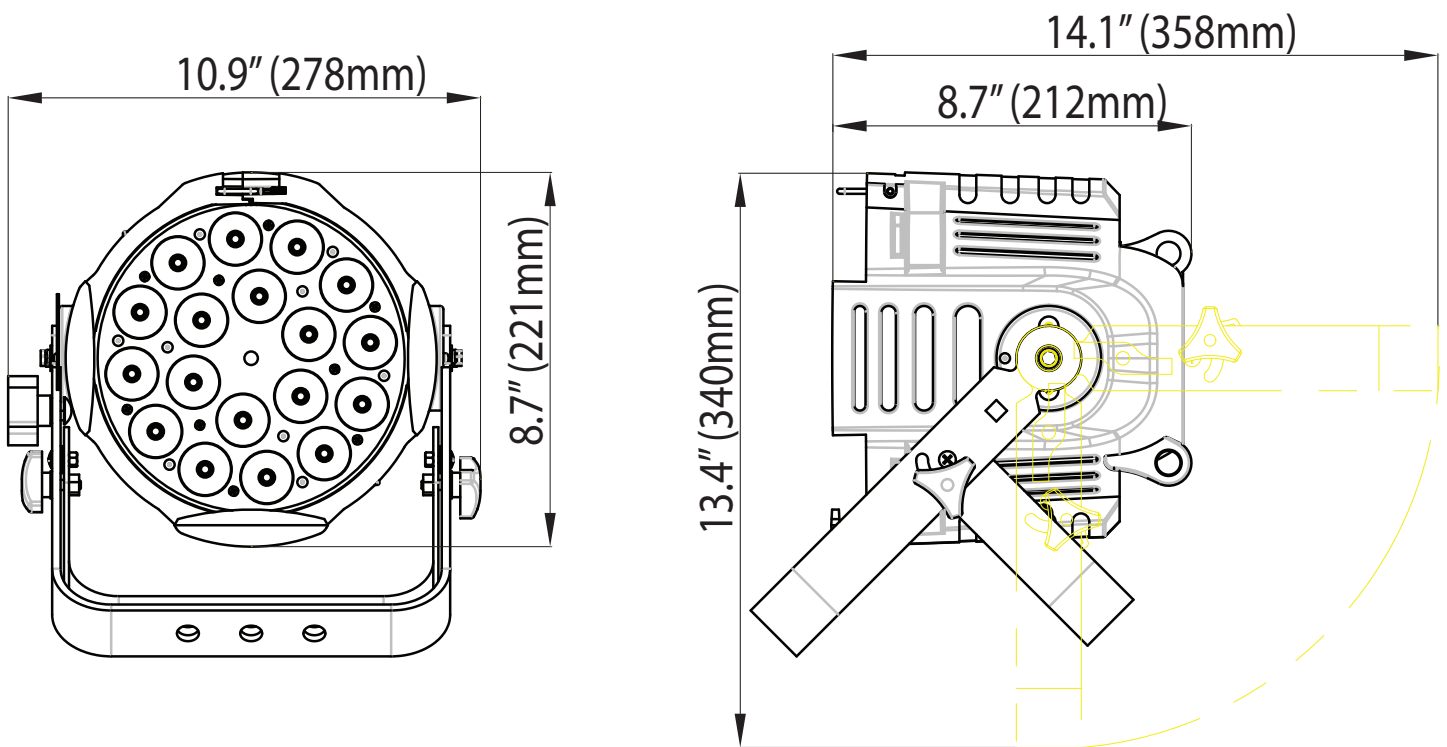

OPTI QA PAR™

SKU# OPT776

Dimensional Drawings

Specifications are subject to change without any prior written notice.

Weight: 10.6 lbs. (4.8 kg)

Elation Professional USA | 6122 S. Eastern Ave. | Los Angeles, CA. 90040
323-582-3322 | 323-832-9142 fax | www.elationlighting.com | info@elationlighting.com