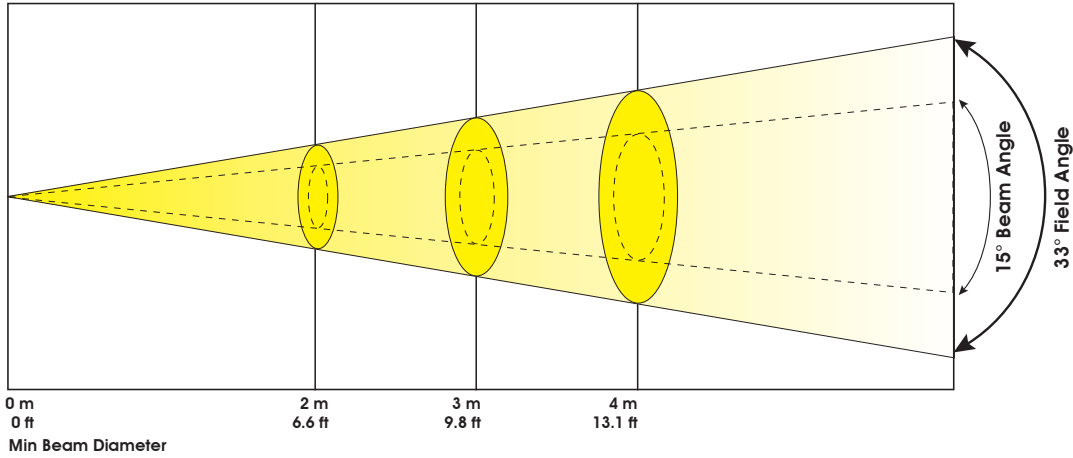

PLATINUM WASH ZFX PRO XL™

SKU# EPW868

Photometric Data

Specifications subject to change without any prior written notice.

RED LEDs	385 FC / 4144 LUX	76 FC / 822 LUX	37 FC / 398 LUX
GREEN LEDs	899 FC / 9681 LUX	82 FC / 884 LUX	39 FC / 421 LUX
BLUE LEDs	443 FC / 4770 LUX	91 FC / 981 LUX	42 FC / 455 LUX
WHITE LEDs	1223 FC / 13,170 LUX	116 FC / 1244 LUX	55 FC / 592 LUX
FULL ON	2046 FC / 22,020 LUX	342 FC / 3680 LUX	161 FC / 1736 LUX

LUX x 0.0929 = FC

15° Beam Angle	∅ 0.5 m / ∅ 1.8 ft	∅ 0.8 m / ∅ 2.7 ft	∅ 1.8 m / ∅ 5.9 ft
33° Field Angle	∅ 1.2 m / ∅ 3.9 ft	∅ 1.8 m / ∅ 5.9 ft	∅ 2.4 m / ∅ 7.9 ft

RED LEDs	165 FC / 1781 LUX	63 FC / 680 LUX	38 FC / 410 LUX
GREEN LEDs	358 FC / 3856 LUX	153 FC / 1645 LUX	126 FC / 1352 LUX
BLUE LEDs	405 FC / 4360 LUX	73 FC / 790 LUX	18 FC / 190 LUX
WHITE LEDs	449 FC / 4835 LUX	195 FC / 2100 LUX	150 FC / 1620 LUX
FULL ON	1106 FC / 11,900 LUX	704 FC / 7580 LUX	489 FC / 5260 LUX

LUX x 0.0929 = FC

28° Beam Angle	∅ 1.0 m / ∅ 1.8 ft	∅ 1.5 m / ∅ 4.9 ft	∅ 2.0 m / ∅ 6.6 ft
43° Field Angle	∅ 1.6 m / ∅ 3.9 ft	∅ 2.4 m / ∅ 7.9 ft	∅ 3.2 m / ∅ 10.5 ft

Elation Professional USA | 6122 S. Eastern Ave. | Los Angeles, CA. 90040
323-582-3322 | 323-832-9142 fax | www.elationlighting.com | info@elationlighting.com