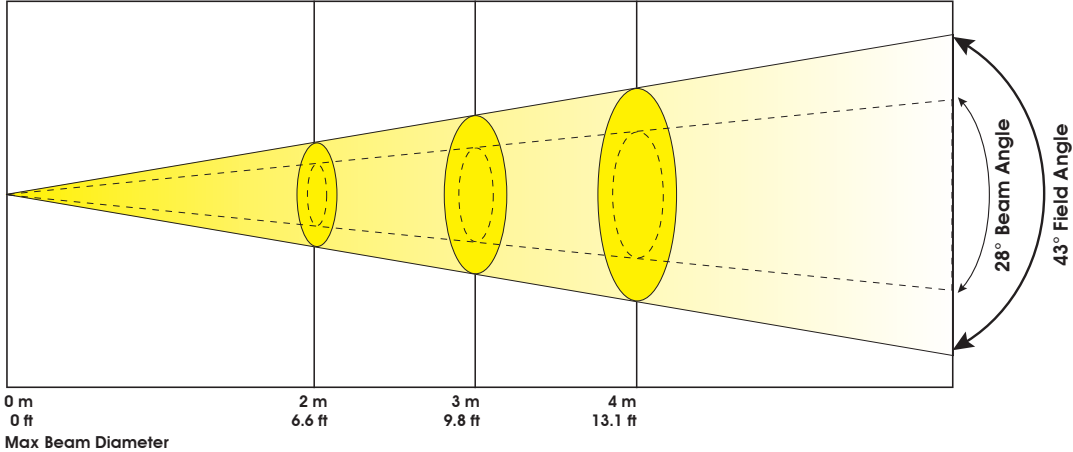

PLATINUM WASH ZFX PRO XL™

SKU# EPW868

Photometric Data

Specifications subject to change without any prior written notice.

RED LEDs	385 FC / 4144 LUX	76 FC / 822 LUX	37 FC / 398 LUX
GREEN LEDs	899 FC / 9681 LUX	82 FC / 884 LUX	39 FC / 421 LUX
BLUE LEDs	443 FC / 4770 LUX	91 FC / 981 LUX	42 FC / 455 LUX
WHITE LEDs	1223 FC / 13,170 LUX	116 FC / 1244 LUX	55 FC / 592 LUX
FULL ON	2046 FC / 22,020 LUX	342 FC / 3680 LUX	161 FC / 1736 LUX

LUX x 0.0929 = FC

15° Beam Angle	∅ 0.5 m / ∅ 1.8 ft	∅ 0.8 m / ∅ 2.7 ft	∅ 1.8 m / ∅ 5.9 ft
33° Field Angle	∅ 1.2 m / ∅ 3.9 ft	∅ 1.8 m / ∅ 5.9 ft	∅ 2.4 m / ∅ 7.9 ft

RED LEDs	165 FC / 1781 LUX	63 FC / 680 LUX	38 FC / 410 LUX
GREEN LEDs	358 FC / 3856 LUX	153 FC / 1645 LUX	126 FC / 1352 LUX
BLUE LEDs	405 FC / 4360 LUX	73 FC / 790 LUX	18 FC / 190 LUX
WHITE LEDs	449 FC / 4835 LUX	195 FC / 2100 LUX	150 FC / 1620 LUX
FULL ON	1106 FC / 11,900 LUX	704 FC / 7580 LUX	489 FC / 5260 LUX

LUX x 0.0929 = FC

28° Beam Angle	∅ 1.0 m / ∅ 1.8 ft	∅ 1.5 m / ∅ 4.9 ft	∅ 2.0 m / ∅ 6.6 ft
43° Field Angle	∅ 1.6 m / ∅ 3.9 ft	∅ 2.4 m / ∅ 7.9 ft	∅ 3.2 m / ∅ 10.5 ft

Elation Professional USA | 6122 S. Eastern Ave. | Los Angeles, CA. 90040
323-582-3322 | 323-832-9142 fax | www.elationlighting.com | info@elationlighting.com