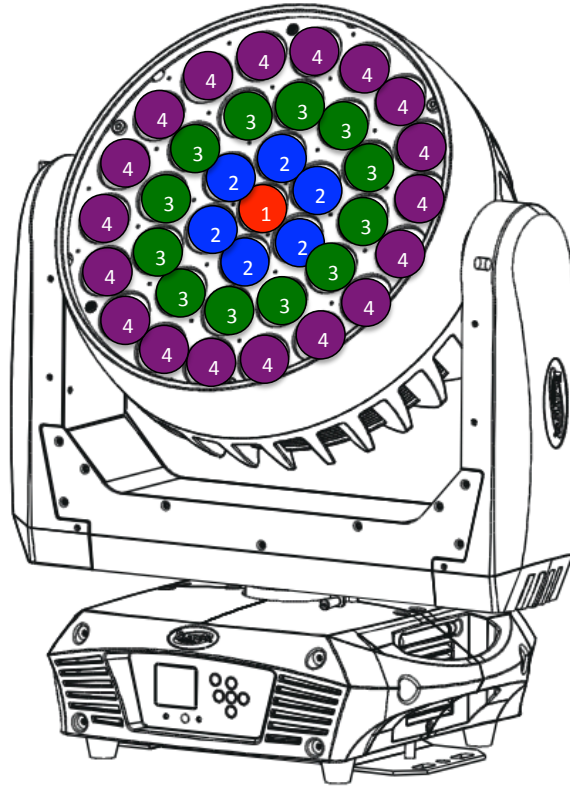

### LED GROUPS - Standard Mode

**ELATION® PLATINUM WASH ZFX PRO XL™**  
**DMX Channel Values / Functions (160 DMX Channels)**

Specifications are subject to change without any prior written notice.

MODE/CHANEL			VALUE	FUNCTION
STAND	BASIC	EXTEND		

**LED GROUPS - Basic Mode**

**LED GROUPS - Extended Mode**