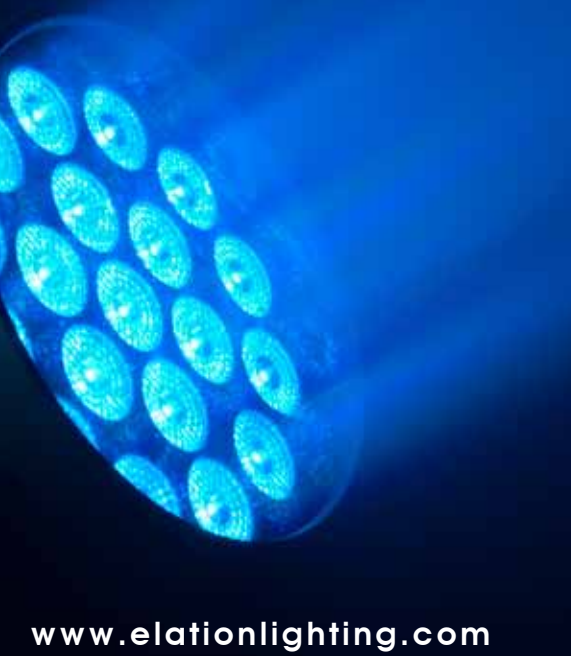

PLATINUM WASH ZFX PRO

SKU# EPW868

The Platinum Wash ZFX Pro features the latest in LED Quad Color technology featuring the new high Power OSRAM Quad color RGBW chipset as well as new improved optics providing 30% more output than comparable fixtures. With a wide motorized zoom range from 9 to 43 degrees as well as added chase / zone effects for more a more visual effect, this compact designed unit is ideal for the largest stages offering a compact weight, size and truck pack. Added features include a newly design full color touch screen display, built in EXDMX receiver and battery display backup. The unit has a powercon input for its multi-voltage switching power supply from 100-240v, 3 & 5 pin DMX connections and is CE approved and cETLus approval is pending.

FEATURES High Power Quad Color HO RGBW Moving Head Wash w/ Zoom & FX
190W total LED Engines compare to 700W Wash fixtures in output
Smaller, Brighter, Faster new technology innovative Quad Color
HO optical design and zone chase
100k hour LED engine

TECHNICAL FEATURES 19x10W OSRAM HO RGBW LEDs
8 Macro Effects
Zone Chase LED array macros
Smooth Flicker Free Dimming
Motorized Zoom 9°-21° beam angle (17° -43° field angle)
Electronic Strobe / Dimmer
EWDMX wireless DMX Receiver Built-in
3 & 5 pin DMX in/out
A/C Powercon input & C on/off switch
Manual, Master/Slave, Stand Alone
New High Resolution Color Touch Screen display / menu with battery back-up
RDM compatible
Full Ring Array control in 42 Ch. extended Mode

LUX 19,190 lux @2.5M

CONTROL EWDMX Wireless DMX Receiver Built in
3 DMX User Modes - 20/32/42 ch

POWER SUPPLY Auto Switching multi-voltage power supply 100-240v
350W total Max Power / 3.6A

APPROVALS cETLus Pending, CE approved

DIMENSIONS 14.4"L x 9"W x 19.4"H / 367x230x495mm

WEIGHT 33 lbs. / 15 kgs