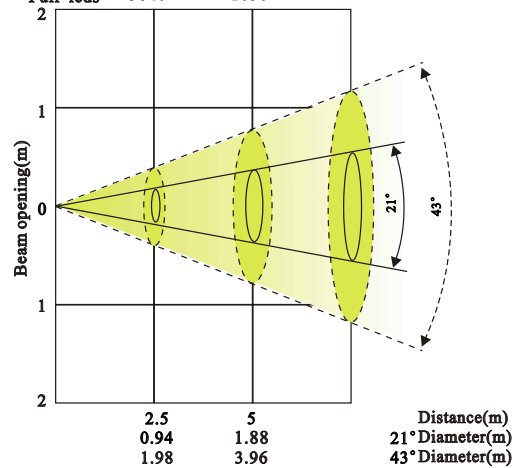

Beam angle 21°
Field angle 43°
Intensity LUX (Max.)

Red leds	610	171
Green leds	1614	424
Blue leds	200	51
White leds	2299	600
Full leds	3840	1050