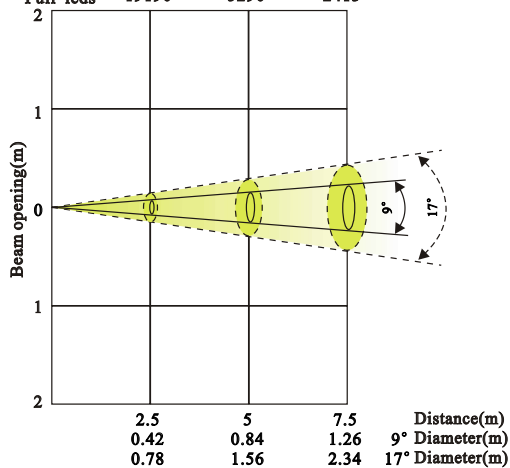

## DMX Chart

32 Channel mode:

Ch	1 Pan	2 Tilt	3 Tilt	4 Tilt	5 Red	6 Green	7 Blue	8 White	9/10/11 Red	12/13/14 Green	15/16/17 Blue	18/19/20 White	21 Strobe	22 Beam	23 Zoom	24 Color Wash	25 Color Preset	26 Color Memory	27 Chase	28 Chase	29 Chase	30 Scan	31 Color	32 Auto
0%																								
100%																								

## Photometric Data

Beam angle 9°  
Field angle 17°  
Intensity LUX (Min.)

Red leds	3575	924	411
Green leds	7977	2157	978
Blue leds	980	280	125
White leds	11410	3135	1425
Full leds	19190	5290	2413

Beam angle 21°  
Field angle 43°  
Intensity LUX (Max.)