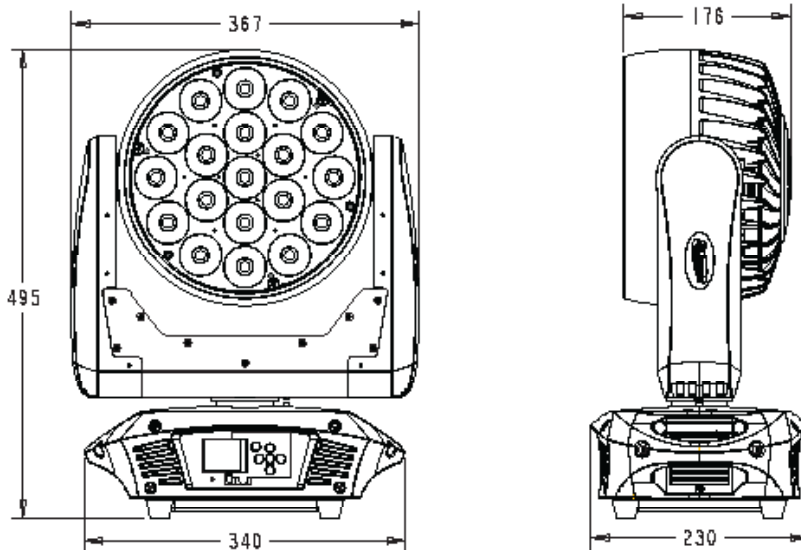

## SKU# EPW868

The Platinum Wash ZFX Pro features the latest in LED Quad Color technology featuring the new high Power OSRAM Quad color RGBW chipset as well as new improved optics providing 30% more output than comparable fixtures. With a wide motorized zoom range from 9 to 43 degrees as well as added chase / zone effects for more a more visual effect, this compact designed unit is ideal for the largest stages offering a compact weight, size and truck pack. Added features include a newly design full color touch screen display, built in EXDMX receiver and battery display backup. The unit has a powercon input for its multi-voltage switching power supply from 100-240v, 3 & 5 pin DMX connections and is CE approved and cETLus approval is pending.

**APPROVALS** cETLus Pending, CE approved

**DIMENSIONS** 14.4"L x 9"W x 19.4"H / 367x230x495mm

**WEIGHT** 33 lbs. / 15 kgs