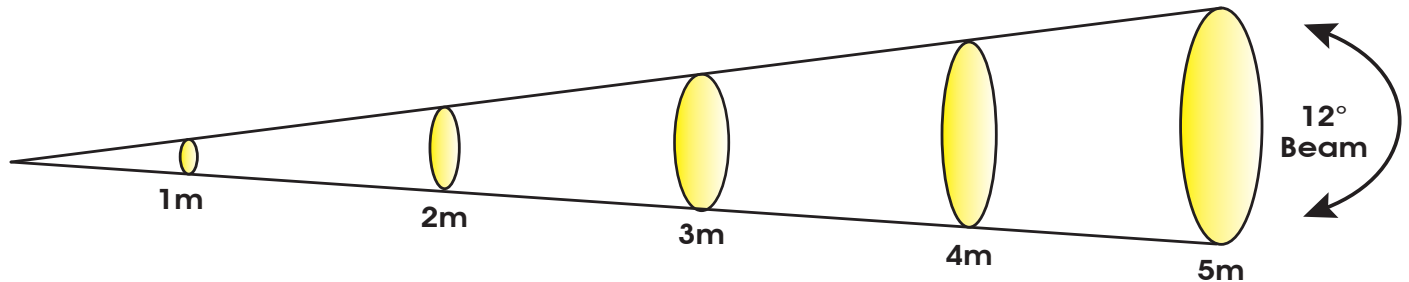

## Photometric Data

Specifications are subject to change without any prior written notice.

12° Distance	1m		2m		3m		4m		5m			
	m	ft	lux	fc	lux	fc	lux	fc	lux	fc		
FULL ON	1	3.3	66,130	6,143	20,070	1,865	9,897	919	5,207	484	3,350	311

40° Distance	1m		2m		3m		4m		5m			
	m	ft	lux	fc	lux	fc	lux	fc	lux	fc		
FULL ON	1	3.3	14,400	1,338	4,745	441	2,457	228	1,385	129	940	87

Elation Professional USA | 6122 S. Eastern Ave. | Los Angeles, CA. 90040  
323-582-3322 | 323-832-9142 fax | www.elationlighting.com | info@elationlighting.com