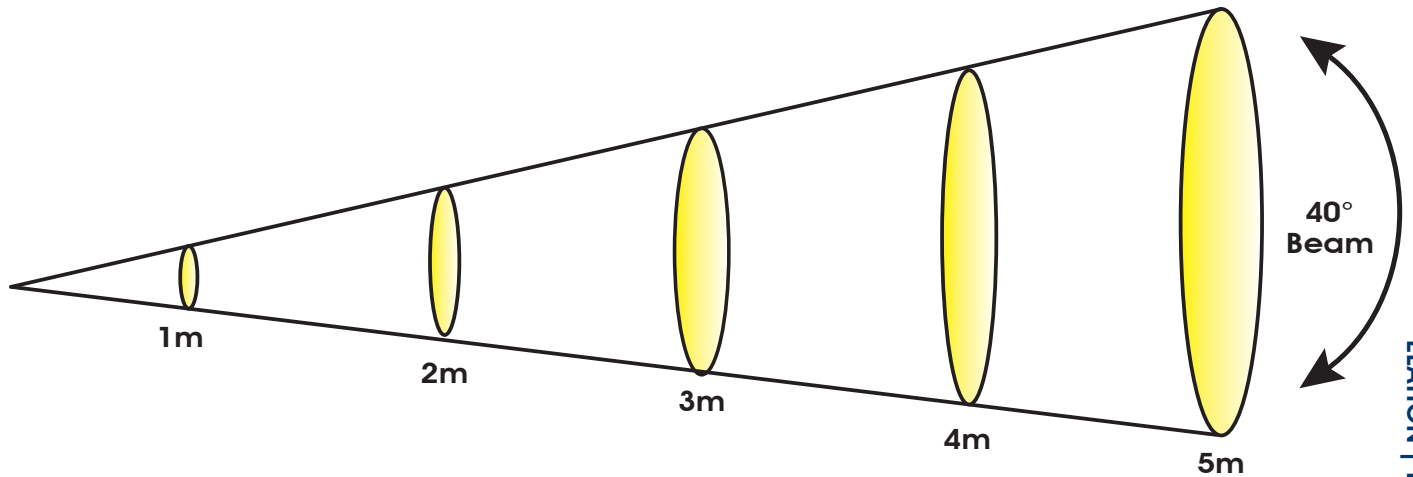

## Photometric Data

Specifications are subject to change without any prior written notice.

12° Distance	1m		2m		3m		4m		5m			
	m	ft	lux	fc	lux	fc	lux	fc	lux	fc		
FULL ON	1	3.3	66,130	6,143	20,070	1,865	9,897	919	5,207	484	3,350	311

40° Distance	1m		2m		3m		4m		5m			
	m	ft	lux	fc	lux	fc	lux	fc	lux	fc		
FULL ON	1	3.3	14,400	1,338	4,745	441	2,457	228	1,385	129	940	87

Elation Professional USA | 6122 S. Eastern Ave. | Los Angeles, CA. 90040  
323-582-3322 | 323-832-9142 fax | www.elationlighting.com | info@elationlighting.com