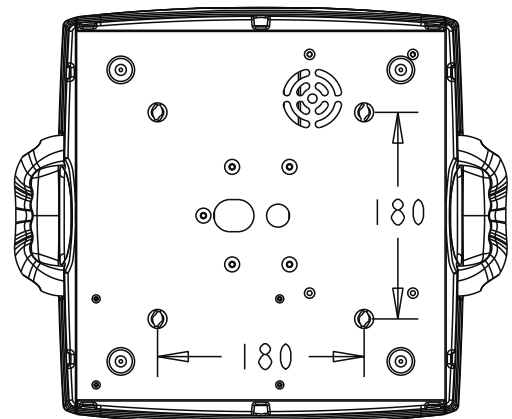

Design LED Par Zoom MH - Dimensional Data

Remark: When Omega clamp is installed, add 76.5mm.