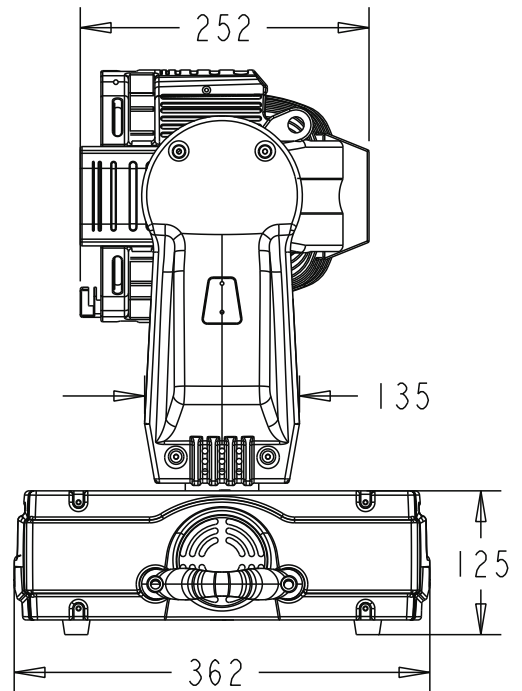

Design LED Par Zoom MH - Dimensional Data

Remark: When Omega clamp is installed, add 76.5mm.