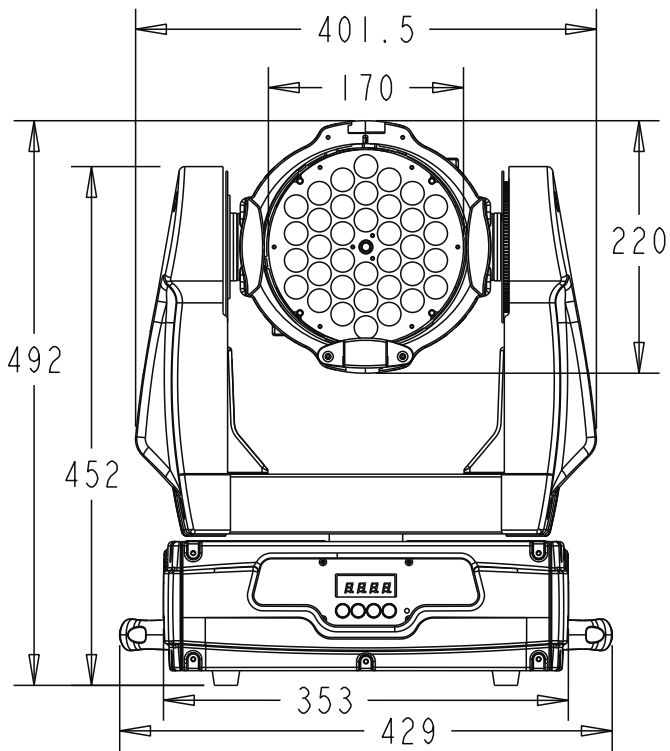

Design LED Par Zoom MH - Dimensional Data

Remark: When Omega clamp is installed, add 76.5mm.