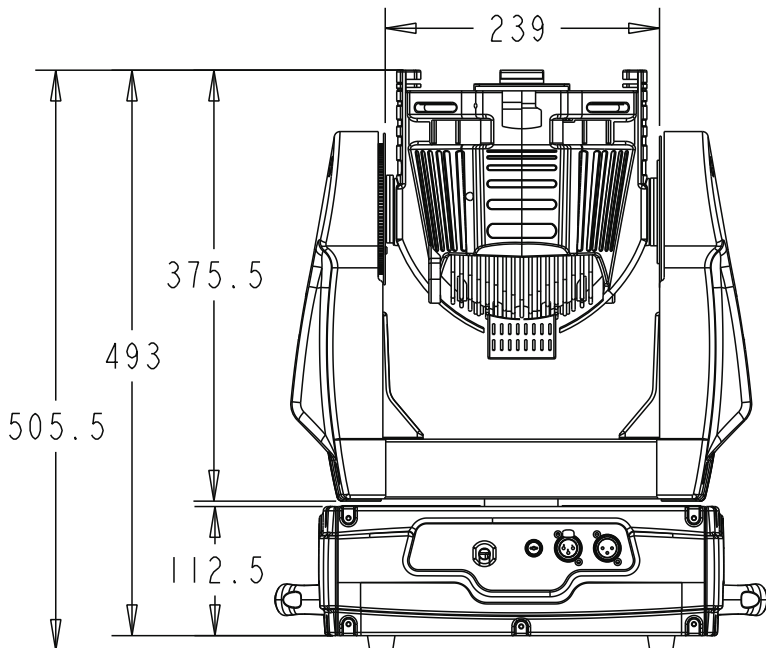

Design LED Par Zoom MH - Dimensional Data

Remark: When Omega clamp is installed, add 76.5mm.