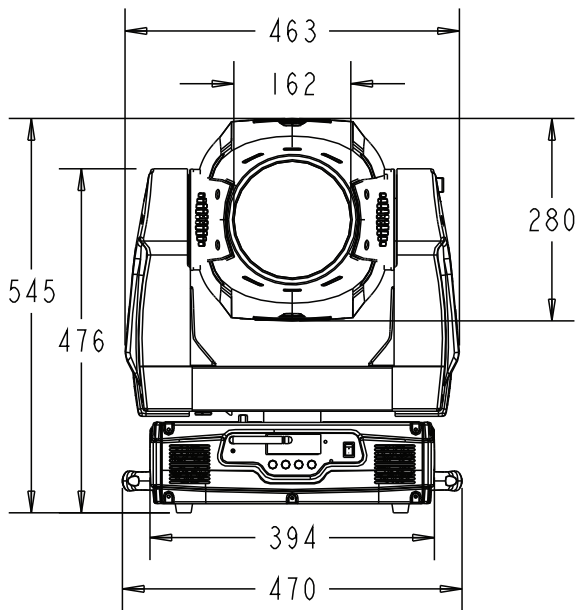

Design Spot 1200C - Dimensional Data

Remark: When Omega clamp is installed, add 76.5mm.