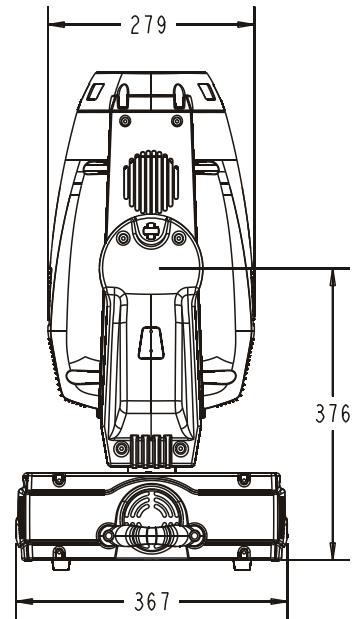

Design Spot 1200C - Dimensional Data

Remark: When Omega clamp is installed, add 76.5mm.