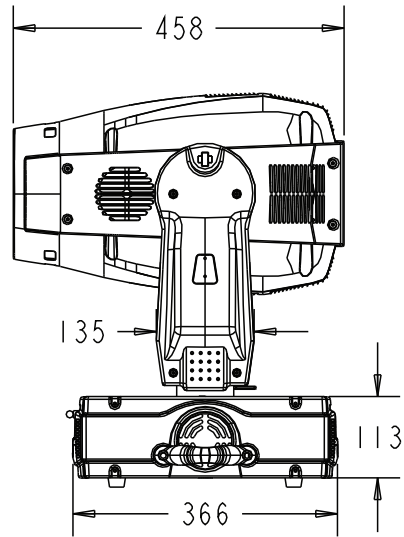

Design Spot 1200C - Dimensional Data

Remark: When Omega clamp is installed, add 76.5mm.