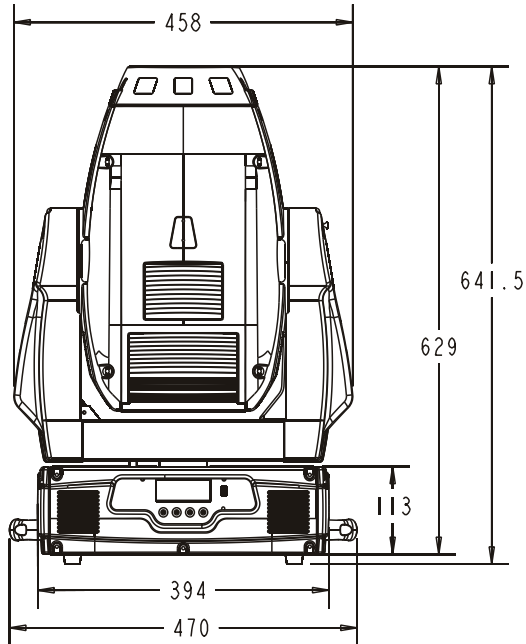

Design Spot 1200C - Dimensional Data

Remark: When Omega clamp is installed, add 76.5mm.