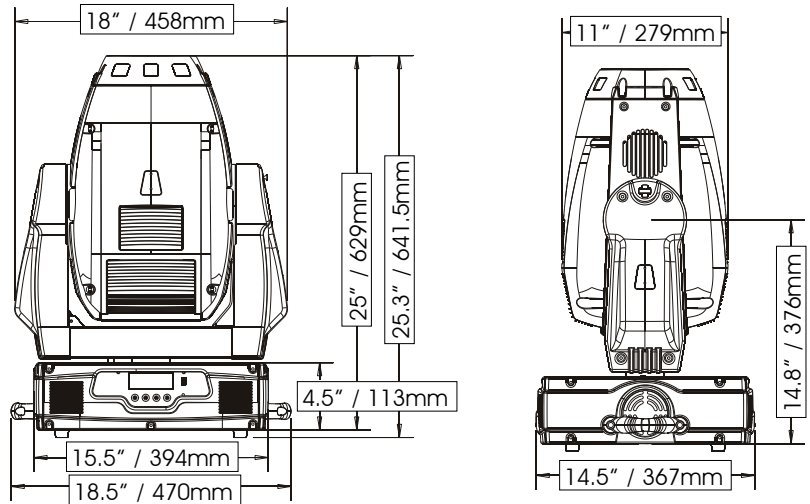

# Design Spot 1200C

  
**HYBRID**  
(INTELLIGENT SPOT & WASH IN ONE)

Design Spot 1200C Dimensions

The Design Spot 1200C (DS 1200C) by Elation Professional is an intelligent 1200 watt compact moving head hybrid spot and wash in one featuring CMY color mixing plus variable CTO and EWDMX built-in wireless DMX receiver. DS 1200C is equipped with 8 static/replaceable dichroic filters including CTB and UV and two gobo wheels containing 12 rotating/indexing gobos. Additional features include variable beam angle 16°-41°, variable focus, variable iris and extreme light output - over 100,000 lumens. This unit is available in black casing and features a compact case design. The DS 1200C is powered by Phillips MSR 1200/2 SA/DE double ended discharge lamp providing up to 750 hours estimated lamp life. Rated at IP20 this unit is designed for indoor applications only and can operate from a 208-240V AC, 60HZ. Control data input is via 3 pin or 5 pin DMX data first in and out connections.

## TECHNICAL SPECIFICATIONS

- **DMX Channels:** 27 DMX Channels standard mode or 38 channels extended mode
- **Control:** RDMX, 3 pin or 5pin DMX in/out
- **Dimmer:** Yes
- **Strobe:** Yes
- **Iris:** Yes
- **Power supply:** 208-240v / 60hz
- **Power consumption:** 1478W
- **Fuse:** 6H/2A/15A Electronic Ballast
- **DB Rating:** 56.3DB @ 3'
- **Lamp:** MSR1200/2 SA/DE Philips double ended discharge lamp
- **Lamp life:** 1200W, CRI 85, 7500°K, 750 HRS
- **Lux:** 17,880 @ 5 M
- **Dimensions:** (LxWxH) 18.5" x 18.2" x 20.3" / 470 x 462 x 517mm
- **Weight:** 78.5 lbs. / 35.6 kg
- **Rigging:** Rigging included
  - 1 x safety cable
  - 1 x data cable (3-pin)