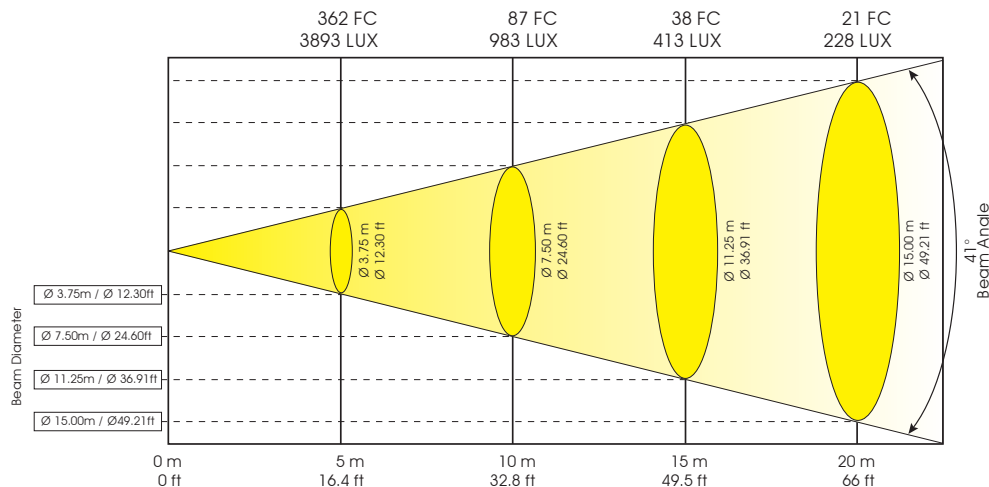

Maximum Beam Angle 41°

LUX x 0.0929 = FC