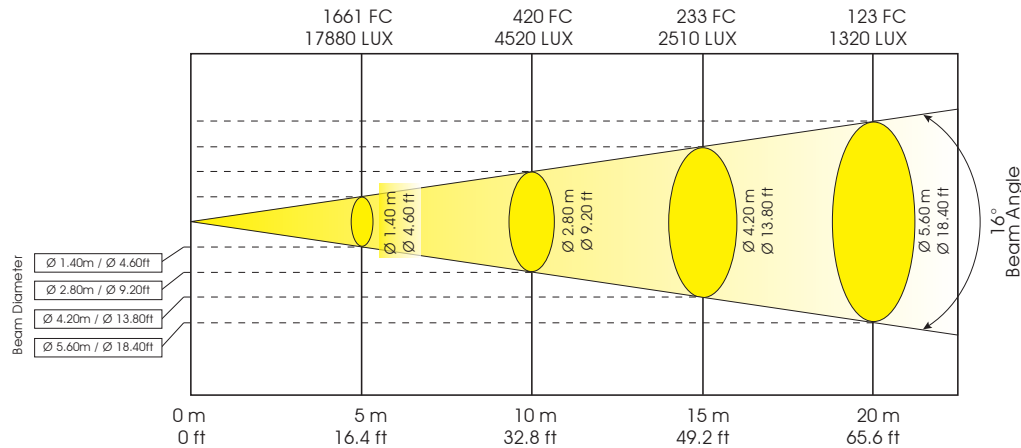

PHOTOMETRICS

Design Spot 1200C Photometric Beam Angle Data

Minimum Beam Angle 16°

LUX x 0.0929 = FC