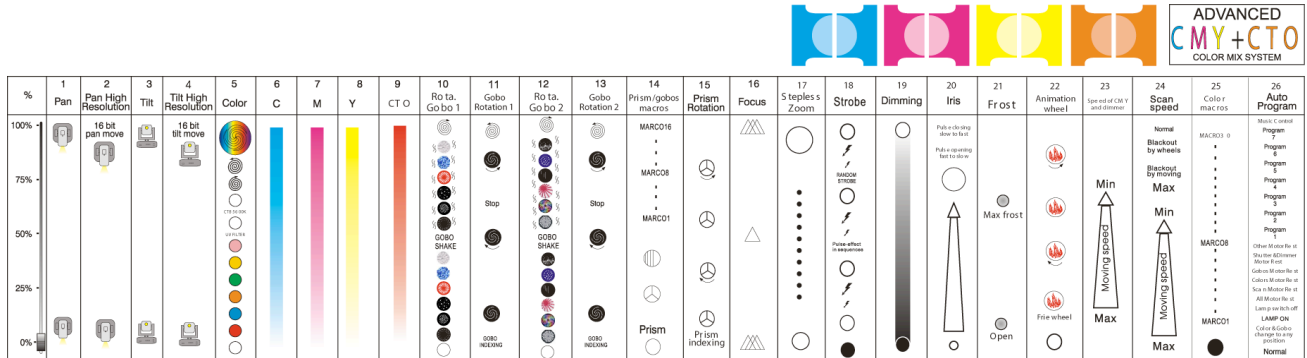

DESIGN SPOT 1200C

DMX CHANNEL TRAITS:

Mode/Channel			Value	Function
St	Ba	Ex		
1	1	1		Pan Movement 8bit:
			0-255	Pan Movement (630° or 540°)
2		2		Pan Fine 16bit
			0-255	Fine control of Pan movement
3	2	3		Tilt Movement 8bit:
			0-255	Tilt Movement (260°)
4		4		Tilt Fine 16bit
			0-255	Fine control of Tilt movement
5	3	5		Color Wheel:
			0-13	Open / white
			14-27	Color 1
			28-41	Color 2
			42-55	Color 3
			56-69	Color 4
			70-83	Color 5
			84-97	Color 6
			98-111	Color 7
			112-127	Color 8
			128-189	Clockwise rainbow effect from fast to slow
190-193	No rotation			
194-255	Counter-clockwise rainbow effect from slow to fast			

		6		<u>Color Wheel Fine:</u>
			0-255	Color wheel change to any position (Split-Colors)
6	4	7		<u>Cyan Color:</u>
			0-255	Cyan (0-white, 255-100% Cyan)
		8		<u>Cyan Color Fine:</u>
			0-255	Cyan Fine
7	5	9		<u>Magenta Color:</u>
			0-255	Magenta (0-white, 255-100% magenta)
		10		<u>Magenta Color Fine:</u>
			0-255	Magenta Fine
8	6	11		<u>Yellow Color:</u>
			0-255	Yellow (0-white, 255-100% Yellow)
		12		<u>Yellow Color Fine:</u>
			0-255	Yellow Fine
9	7	13		<u>CTO Color:</u>
			0-255	CTO (0-white, 255-100% CTO)
		14		<u>CTO Color Fine:</u>
			0-255	CTO Fine
				<u>Gobo Wheel 1 (Rotating):</u>
			0-9	Open
			10-19	Gobo 1
			20-29	Gobo 2
			30-39	Gobo 3
			40-49	Gobo 4
			50-59	Gobo 5
			60-69	Gobo 6
			70-89	Gobo 1 shake slow to fast
			90-109	Gobo 2 shake slow to fast
			110-129	Gobo 3 shake slow to fast
			130-149	Gobo 4 shake slow to fast
			150-169	Gobo 5 shake slow to fast
			170-189	Gobo 6 shake slow to fast
			190-255	Clockwise gobo wheel rotation, slow to fast
				<u>Gobo Wheel 1 Indexing/Rotating (Coarse):</u>
			0-127	Gobo indexing
			128-189	Clockwise gobo rotation from fast to slow
			190-193	No rotation
			194-255	Counter-Clockwise gobo rotation from slow to fast
10	8	15		
11	9	16		