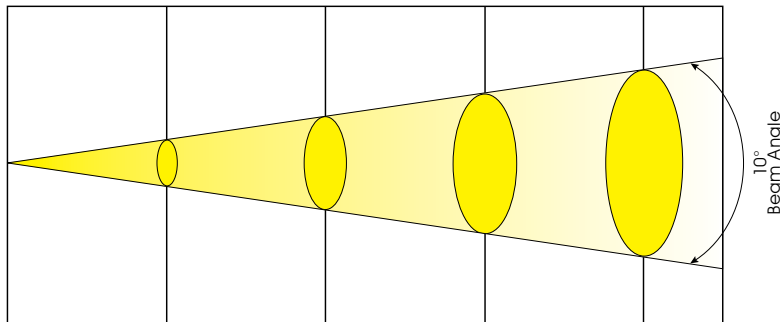

TECHNICAL SPECIFICATIONS

- **DMX Channels:** 6 DMX modes: 1, 2, 3, 4, 6, & 7
- **Control:** USITT DMX-512, 5 pin XLR data input & output
- **Dimmer:** Dimming 0-100% in 2, 4, 6 & 7 channel mode
- **Strobe:** Strobe effect (1-18 flashes per second)
- **IP Rating:** IP 20
- **Power Supply:** 100 ~ 240v, 50/60Hz
- **Power Consumption:** 30W
- **Power Supply:** Electronic, multi-voltage internal PSU
- **Cable / Plug Type:** PPG 120v US
- **Approvals:** eETLus approved
- **Lamp:** SSC-Tri RGB, 7 x Tri RGB, 7 x 3W LEDs
- **Lamp Life:** 50,000 hrs. life
- **Lux:** 10° Beam Angle: 1456 Lux @ 3M
- **Dimensions:** (LxWxH) 10" x 7.5" x 5.5" / 254 x 190.5 x 139.7mm
- **Weight:** 5.3 lbs / 2.4 kg
- **Rigging:** Split Yoke Bracket / safety and data cable optional

Opti Tri 30

Sku# OPTI TRI 30

COLORS

- 7 x 3Watt Tri Color LEDs
- Tri-color LED technology for better colors and no multicolor shadows

PHOTOMETRICS

Opti Tri 30
Photometric Beam Angle Data

Standard 10° Beam Angle

0 m / 0 ft 0.5 m / 1.6 ft 1.5 m / 4.9 ft 3 m / 9.8 ft 5 m / 16.4 ft

Beam Diameter

10° Beam Angle	Ø 0.99 m / Ø 3.23 ft	Ø 0.64 m / Ø 2.08 ft	Ø 0.37 m / Ø 1.22 ft	Ø 0.19 m / Ø 0.65 ft
----------------	----------------------	----------------------	----------------------	----------------------