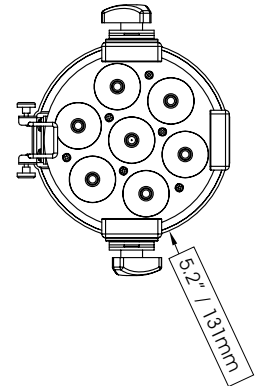

Opti Tri 30 Dimensions

The Opti Tri 30 by Elation Professional is a compact TriColor LED high power par can featuring 7 Tri RGB LEDs running at 3W power each. The Opti Tri Par 30 features Tri-Color LED technology for better colors and no multi-color shadows. The design of the fixture is optimized providing up to 50,000 hours estimated LED life, 30W power consumption, convection cooled and flicker free operation. The Opti Tri 30 is operable via 6 DMX channel modes: 1, 2, 3, 4, 6, and 7. This unit produces a standard beam angle of 10° and is rated IP 20, ideal for indoor applications. Control data input is via 5 pin DMX data first in and out connections. This unit is fully operational in any mounting position. Other features include electronic power supply, 4 operational modes and user may daisy chain units together in DMX mode. Rigging for this unit includes split yoke bracket, safety and data cable are optional.

TECHNICAL SPECIFICATIONS

- **DMX Channels:** 6 DMX modes: 1, 2, 3, 4, 6, & 7
- **Control:** USITT DMX-512, 5 pin XLR data input & output
- **Dimmer:** Dimming 0-100% in 2, 4, 6 & 7 channel mode
- **Strobe:** Strobe effect (1-18 flashes per second)
- **IP Rating:** IP 20
- **Power Supply:** 100 ~ 240v, 50/60Hz
- **Power Consumption:** 30W
- **Power Supply:** Electronic, multi-voltage internal PSU
- **Cable / Plug Type:** PPG 120v US
- **Approvals:** eETLus approved
- **Lamp:** SSC-Tri RGB, 7 x Tri RGB, 7 x 3W LEDs
- **Lamp Life:** 50,000 hrs. life
- **Lux:** 10° Beam Angle: 1456 Lux @ 3M
- **Dimensions:** (LxWxH) 10" x 7.5" x 5.5" / 254 x 190.5 x 139.7mm
- **Weight:** 5.3 lbs / 2.4 kg
- **Rigging:** Split Yoke Bracket / safety and data cable optional

0 m / 0 ft 0.5 m / 1.6 ft 1.5 m / 4.9 ft 3 m / 9.8 ft 5 m / 16.4 ft

Beam Diameter

10° Beam Angle	Ø 0.99 m / Ø 3.23 ft	Ø 0.64 m / Ø 2.08 ft	Ø 0.37 m / Ø 1.22 ft	Ø 0.19 m / Ø 0.65 ft
----------------	----------------------	----------------------	----------------------	----------------------