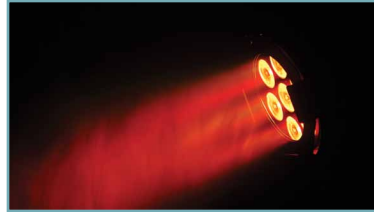

Opti Tri 30 Dimensions

The Opti Tri 30 by Elation Professional is a compact TriColor LED high power par can featuring 7 Tri RGB LEDs running at 3W power each. The Opti Tri Par 30 features Tri-Color LED technology for better colors and no multi-color shadows. The design of the fixture is optimized providing up to 50,000 hours estimated LED life, 30W power consumption, convection cooled and flicker free operation. The Opti Tri 30 is operable via 6 DMX channel modes: 1, 2, 3, 4, 6, and 7. This unit produces a standard beam angle of 10° and is rated IP 20, ideal for indoor applications. Control data input is via 5 pin DMX data first in and out connections. This unit is fully operational in any mounting position. Other features include electronic power supply, 4 operational modes and user may daisy chain units together in DMX mode. Rigging for this unit includes split yoke bracket, safety and data cable are optional.

TECHNICAL SPECIFICATIONS

- **DMX Channels:** 6 DMX modes: 1, 2, 3, 4, 6, & 7
- **Control:** USITT DMX-512, 5 pin XLR data input & output
- **Dimmer:** Dimming 0-100% in 2, 4, 6 & 7 channel mode
- **Strobe:** Strobe effect (1-18 flashes per second)
- **IP Rating:** IP 20
- **Power Supply:** 100 ~ 240v, 50/60Hz
- **Power Consumption:** 30W
- **Power Supply:** Electronic, multi-voltage internal PSU
- **Cable / Plug Type:** PPG 120v US
- **Approvals:** eETLus approved
- **Lamp:** SSC-Tri RGB, 7 x Tri RGB, 7 x 3W LEDs
- **Lamp Life:** 50,000 hrs. life
- **Lux:** 10° Beam Angle: 1456 Lux @ 3M
- **Dimensions:** (LxWxH) 10" x 7.5" x 5.5" / 254 x 190.5 x 139.7mm
- **Weight:** 5.3 lbs / 2.4 kg
- **Rigging:** Split Yoke Bracket / safety and data cable optional

Opti Tri 30

Sku# OPTI TRI 30

COLORS

- 7 x 3Watt Tri Color LEDs
- Tri-color LED technology for better colors and no multicolor shadows

PHOTOMETRICS

Opti Tri 30
Photometric Beam Angle Data

Standard 10° Beam Angle