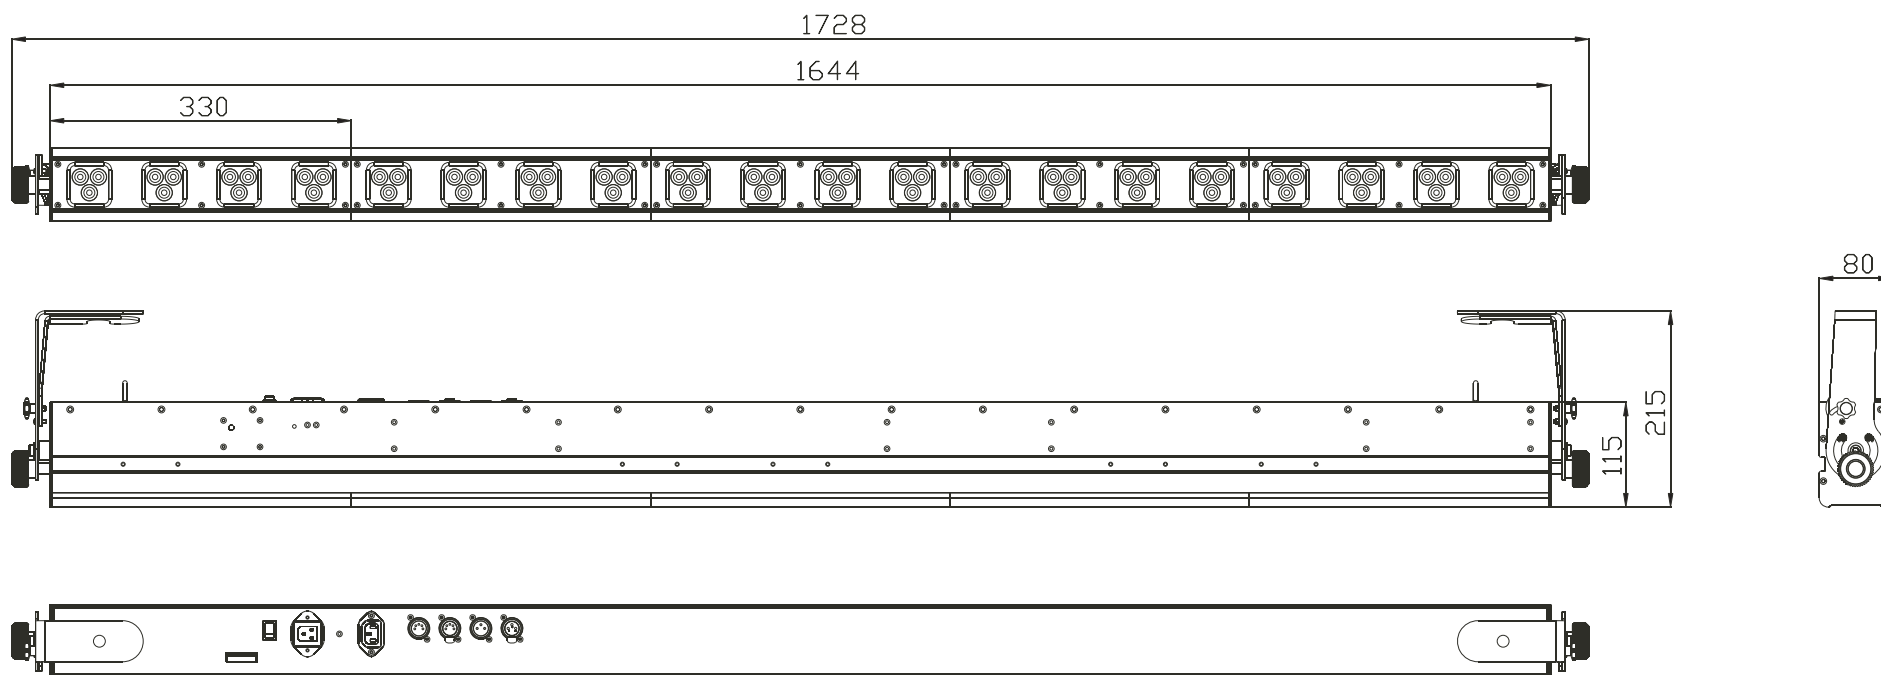

# DESIGN LED 60 STRIP

## Dimensional Drawing

Please note: All dimensions are in millimeters