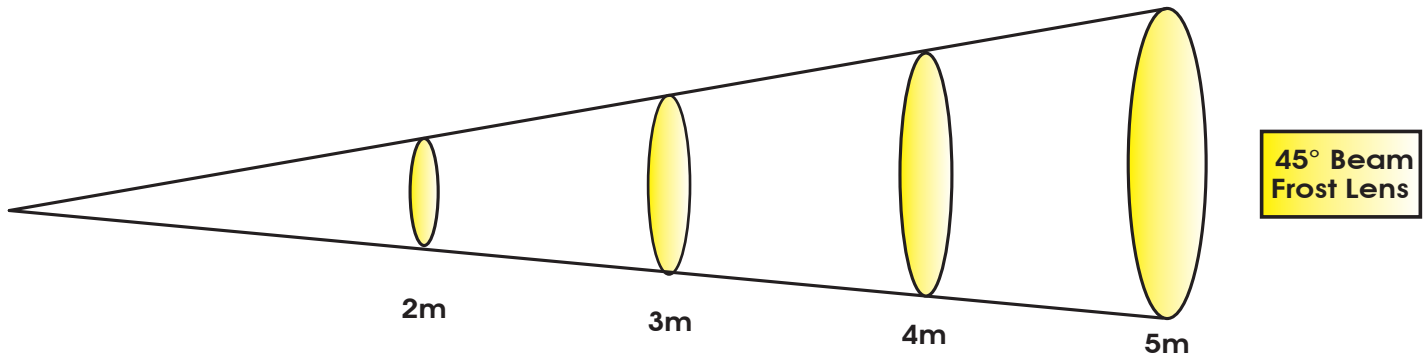

ACL 360i™

SKU# ACL078

Photometric Data - 45° Frost Lens

Specifications are subject to change without any prior written notice.

45° FROST LENS	2 m	6.6 ft	3 m	9.8 ft	4 m	13.1 ft	5 m	16.4 ft
Beam Diameter	0.88	2.9	1.33	4.4	1.77	5.8	2.21	7.3
	lux	fc	lux	fc	lux	fc	lux	fc
RED LEDs	358	33	179	17	99	9	68	6
GREEN LEDs	569	53	277	26	159	15	113	10
BLUE LEDs	118	11	65	6	38	4	29	3
WHITE LEDs	1,032	96	417	39	275	26	143	13
FULL ON	1,649	153	772	72	479	44	312	29