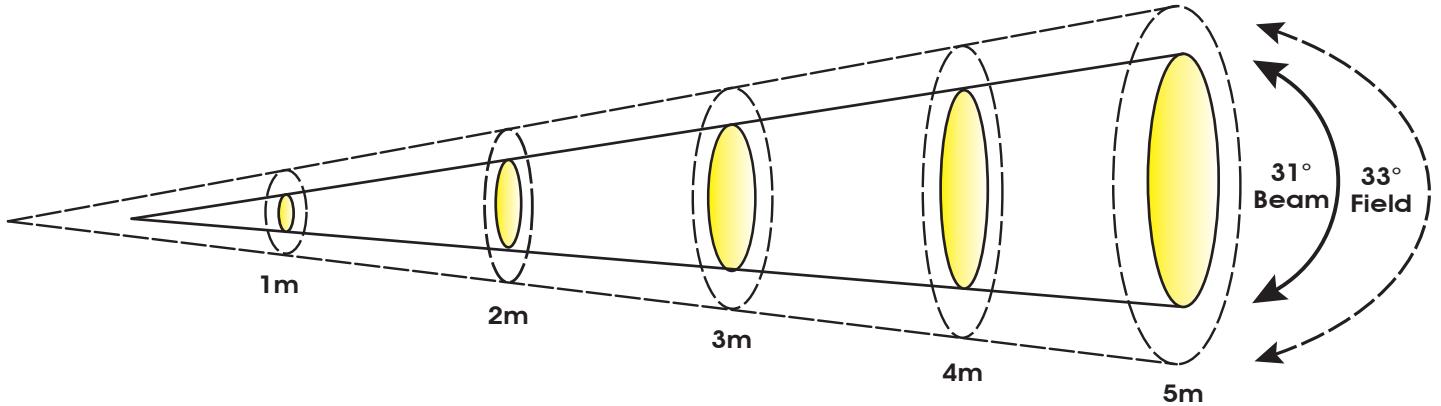

## Photometric Data

Specifications are subject to change without any prior written notice. 07/15

	1 m	3.3 ft	2 m	6.6 ft	3 m	9.8 ft	4 m	13.1 ft	5 m	16.4 ft
31° Beam Diameter	0.53	1.7	1.08	3.5	1.61	5.3	2.15	7.1	2.68	8.8
33° Field Diameter	0.58	1.9	1.14	3.7	1.62	5.3	2.21	7.3	2.75	9.0
	<b>lux</b>	<b>fc</b>	<b>lux</b>	<b>fc</b>	<b>lux</b>	<b>fc</b>	<b>lux</b>	<b>fc</b>	<b>lux</b>	<b>fc</b>
RED LEDs	10,390	965	5,508	512	2,905	270	2,092	194	1,639	152
GREEN LEDs	16,970	1,577	10,550	980	5,740	533	4,119	383	3,053	284
BLUE LEDs	4,120	383	2,507	233	1,320	123	1,149	107	766	71
WHITE LEDs	28,150	2,615	14,750	1,370	7,516	698	5,789	538	3,584	333
FULL ON	44,440	4,128	25,260	2,347	15,430	1,433	10,960	1,018	8,081	751