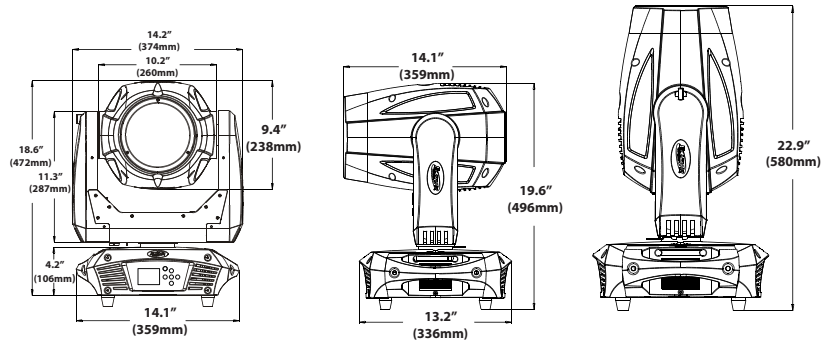

ELECTRICAL / THERMAL

AC 100-240V - 50/60Hz
450W Max Power Consumption
-13°F to 113°F (-25°C to 45°C)

APPROVALS / RATINGS

CE Pending
cETLus Pending
RoHs Compliant
IP20 Rated

INSTALLATION

Rigging: Clamps (Not Included)
Working Position: Any Position

INCLUDED ITEMS

Omega Brackets
3pin DMX, Safety, and powerCON Cables

PHOTOMETRIC DATA

Distance	m		ft		m		ft	
	7.5	24.6	10	32.8	12.5	41.0		
MIN ZOOM								
3° Beam Diameter	0.39	1.3	0.52	1.7	0.65	2.1		
7° Field Diameter	0.93	3.1	1.24	4.1	1.55	5.1		
	lux	fc	lux	fc	lux	fc		
Full ON	55,850	5188	31,770	2951	20,080	1865		
MAX ZOOM								
14° Beam Diameter	1.83	6.0	2.44	8.0	3.05	10.0		
22° Field Diameter	2.91	9.5	3.88	12.7	4.85	15.9		
	lux	fc	lux	fc	lux	fc		
Full ON	5,795	538	3,328	309	2,120	197		
MIN ZOOM - LIGHT FROST								
6° Beam Diameter	0.76	2.5	1.02	3.3	1.27	4.2		
13° Field Diameter	1.65	5.4	2.2	7.2	2.75	9.0		
	lux	fc	lux	fc	lux	fc		
Full ON	16,300	1514	9,250	859	5,935	551		
MAX ZOOM - LIGHT FROST								
14° Beam Diameter	1.86	6.1	2.5	8.2	3.1	10.2		
27° Field Diameter	3.57	11.7	4.76	15.6	5.95	19.5		
	lux	fc	lux	fc	lux	fc		
Full ON	3,795	353	2,186	203	1,440	134		
MIN ZOOM - HEAVY FROST								
11° Beam Diameter	1.47	4.8	1.96	6.4	2.45	8.0		
22° Field Diameter	2.94	9.6	3.92	12.9	4.9	16.1		
	lux	fc	lux	fc	lux	fc		
Full ON	4,071	378	2,325	216	1,109	103		
MAX ZOOM - HEAVY FROST								
23° Beam Diameter	3.06	10.0	4.08	13.4	5.1	16.7		
44° Field Diameter	5.61	18.4	7.48	24.5	9.35	30.7		
	lux	fc	lux	fc	lux	fc		
Full ON	1,230	114	717	67	385	36		

DIMENSIONAL DIAGRAMS

OPTIONAL ACCESSORIES

ORDER CODE	ITEM
TRIGGER CLAMP	Heavy Duty Wrap Around Hook Style Clamp
** pending **	Road Case For Platinum Wash 16R™
ELO211	Eloader II™ Software Updater Box
EWDMXSYSTEM	Wireless DMX System (1 Transmitter, 1 Receiver)
EWDMXT	Wireless DMX Transmitter
EWDMXR	Wireless DMX Receiver
AC3PDMX5PRO	5 ft. (1.5m) 3pin PRO DMX Cable
AC3PDMX10PRO	10 ft. (3m) 3pin PRO DMX Cable
AC3PDMX15PRO	15 ft. (4.5m) 3pin PRO DMX Cable
AC5PDMX5PRO	5 ft. (1.5m) 5pin PRO DMX Cable
AC5PDMX10PRO	10 ft. (3m) 5pin PRO DMX Cable
AC5PDMX15PRO	15 ft. (4.5m) 5pin PRO DMX Cable
	Additional Cable Lengths Available