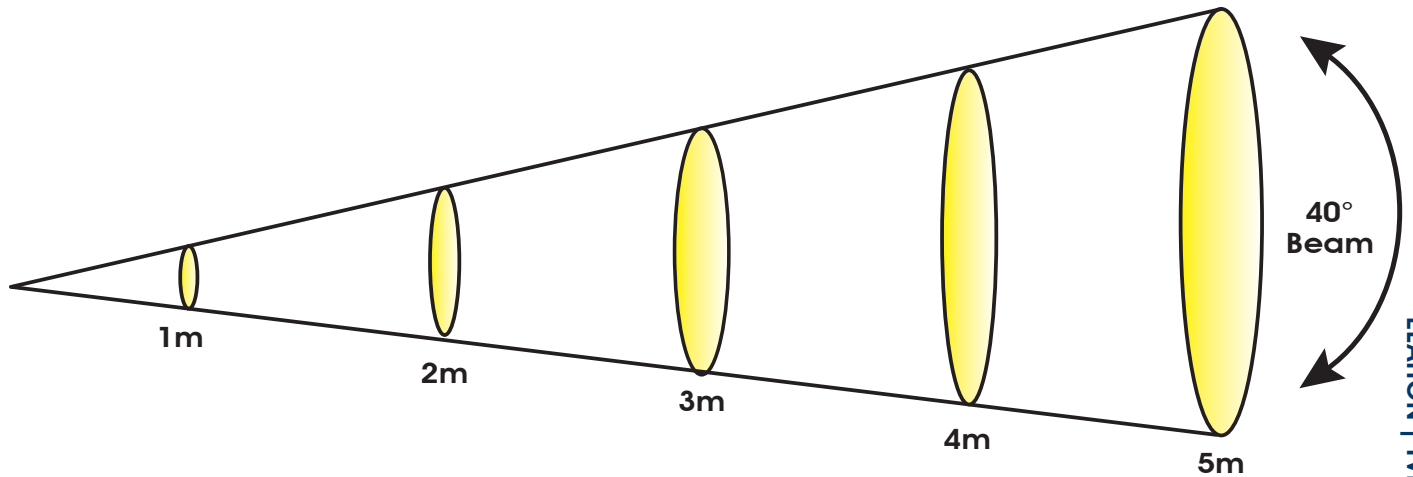

TVL F1WW™ [Warm White]

SKU# TVL197

Photometric Data

Specifications are subject to change without any prior written notice.

12° Distance	m		m		m		m		m	
	1	3.3	2	6.6	3	9.8	4	13.1	5	16.4
FULL ON	lux	fc	lux	fc	lux	fc	lux	fc	lux	fc
	66,130	6,143	20,070	1,865	9,897	919	5,207	484	3,350	311

40° Distance	m		m		m		m		m	
	1	3.3	2	6.6	3	9.8	4	13.1	5	16.4
FULL ON	lux	fc	lux	fc	lux	fc	lux	fc	lux	fc
	14,400	1,338	4,745	441	2,457	228	1,385	129	940	87

ELATION | TVL F1WW™ [Warm White] | Photometric Data