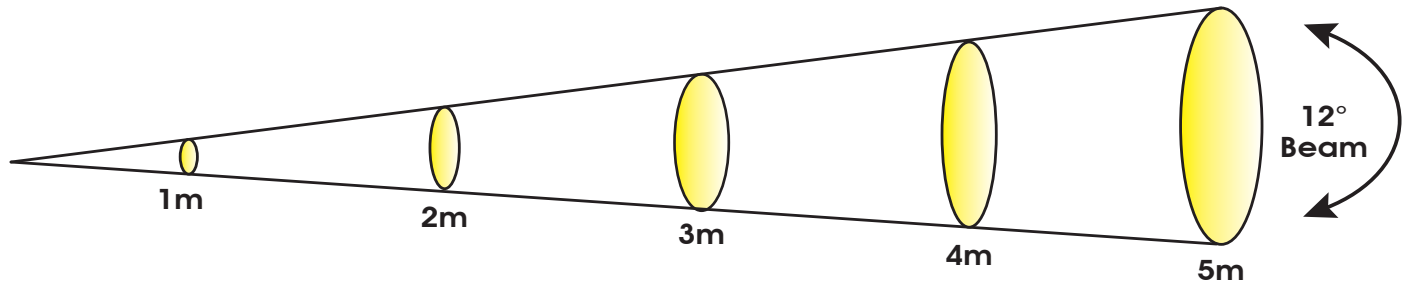

TVL F1WW™ [Warm White]

SKU# TVL197

Photometric Data

Specifications are subject to change without any prior written notice.

12° Distance	m		m		m		m		m	
	1	3.3	2	6.6	3	9.8	4	13.1	5	16.4
FULL ON	lux	fc	lux	fc	lux	fc	lux	fc	lux	fc
	66,130	6,143	20,070	1,865	9,897	919	5,207	484	3,350	311

40° Distance	m		m		m		m		m	
	1	3.3	2	6.6	3	9.8	4	13.1	5	16.4
FULL ON	lux	fc	lux	fc	lux	fc	lux	fc	lux	fc
	14,400	1,338	4,745	441	2,457	228	1,385	129	940	87

ELATION | TVL F1WW™ [Warm White] | Photometric Data