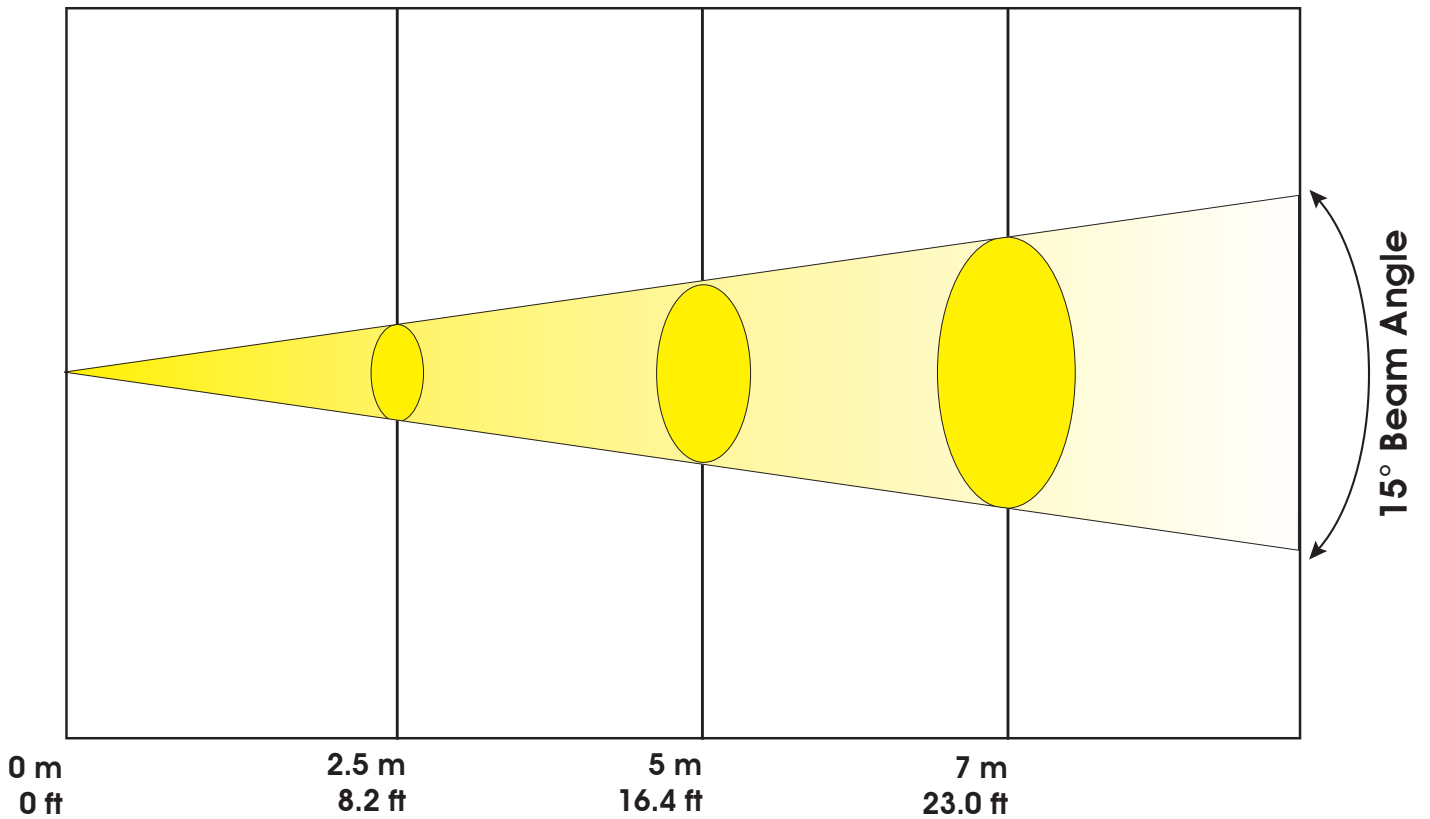

E SPOT LED II™

SKU# EES058

Photometric Data

Specifications subject to change without any prior written notice.

FULL ON **944 FC / 10,160 LUX** **245 FC / 2636 LUX** **107 FC / 1157 LUX** LUX x 0.0929 = FC

Min Beam Diameter

| 15° Beam Angle | Ø 0.61 m / Ø 2.0 ft | Ø 1.2 m / Ø 3.9 ft | Ø 1.79 m / Ø 5.9 ft |
|----------------|---------------------|--------------------|---------------------|
|----------------|---------------------|--------------------|---------------------|