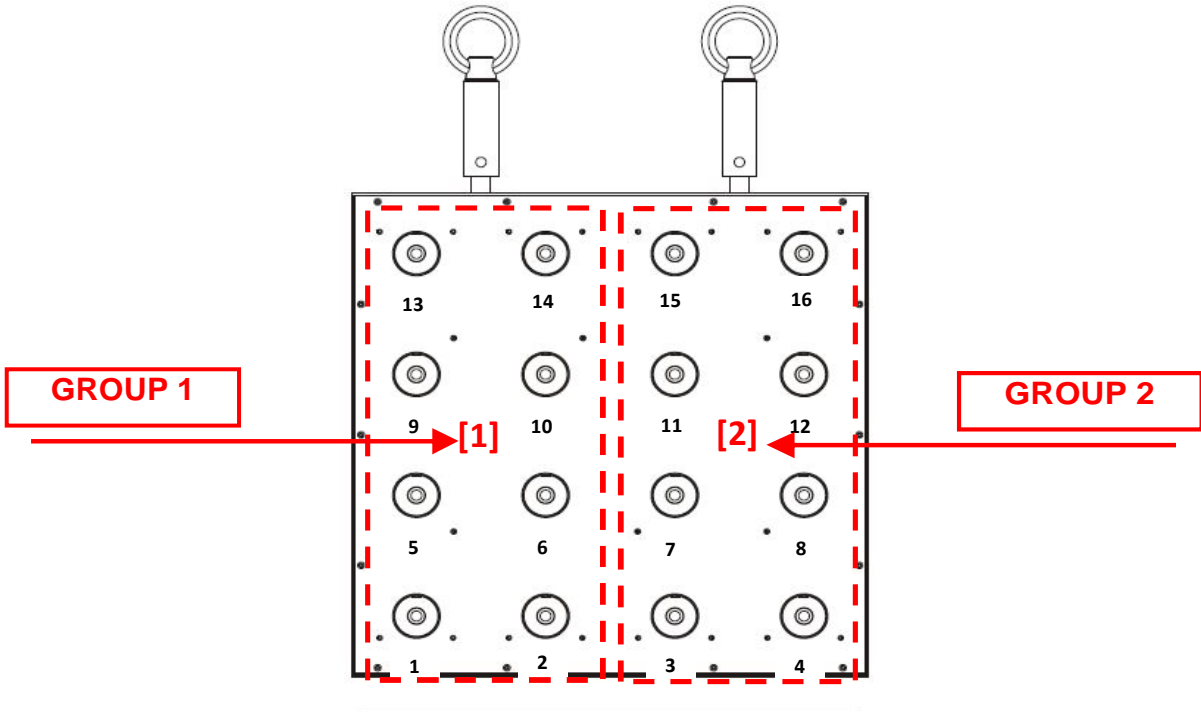

DMX Channel Functions / Values

Mode/Channel							Value	Function
4	5	8	10	8_2	16_4	64		
				1			0-255	RED - Group [1] Red (0-Black , 255-100% Red)
				2			0-255	GREEN - Group [1] Green (0-Black , 255-100% Green)
				3			0-255	BLUE - Group [1] Blue (0-Black , 255-100% Blue)
				4			0-255	WHITE - Group [1] White (0-Black , 255-100% White)
				5			0-255	RED - Group [2] Red (0-Black , 255-100% Red)
				6			0-255	GREEN - Group [2] Green (0-Black , 255-100% Green)
				7			0-255	BLUE - Group [2] Blue (0-Black , 255-100% Blue)
				8			0-255	WHITE - Group [2] White (0-Black , 255-100% White)