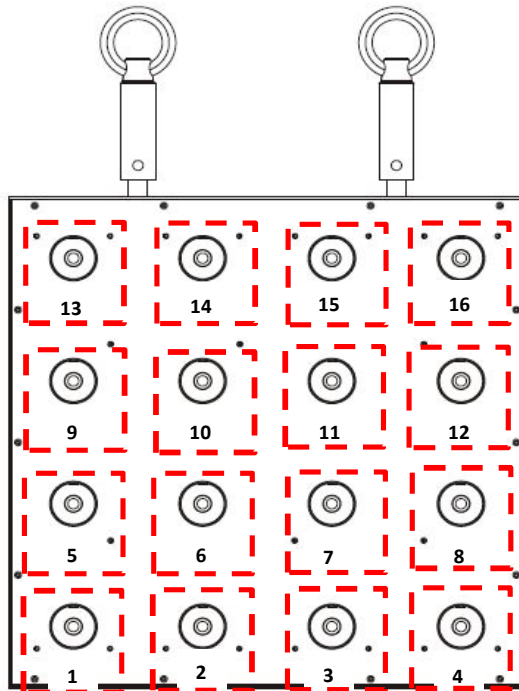

DMX Channel Functions / Values

Mode/Channel							Value	Function
4	5	8	10	8_2	16_4	64		
						51	0-255	BLUE - LED [13] Blue (0-Black , 255-100% Blue)
						52	0-255	WHITE - LED [13] White (0-Black , 255-100% White)
						53	0-255	RED - LED [14] Red (0-Black , 255-100% Red)
						54	0-255	GREEN - LED [14] Green (0-Black , 255-100% Green)
						55	0-255	BLUE - LED [14] Blue (0-Black , 255-100% Blue)
						56	0-255	WHITE - LED [14] White (0-Black , 255-100% White)
						57	0-255	RED - LED [15] Red (0-Black , 255-100% Red)
						58	0-255	GREEN - LED [15] Green (0-Black , 255-100% Green)
						59	0-255	BLUE - LED [15] Blue (0-Black , 255-100% Blue)
						60	0-255	WHITE - LED [15] White (0-Black , 255-100% White)
						61	0-255	RED - LED [16] Red (0-Black , 255-100% Red)
						62	0-255	GREEN - LED [16] Green (0-Black , 255-100% Green)
						63	0-255	BLUE - LED [16] Blue (0-Black , 255-100% Blue)
						64	0-255	WHITE - LED [16] White (0-Black , 255-100% White)