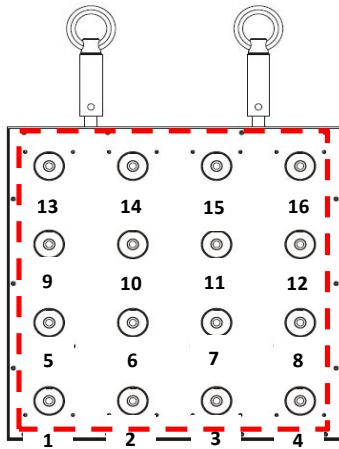

**ELATION - ELAR QUAD PANEL [ver 1.0]**

**DMX Channel Functions / Values**

Mode/Channel							Value	Function
4	5	8	10	8_2	16_4	64		
1	1	1	1				0-255	<b>RED - All LEDs [1-16]</b> Red ( 0-Black , 255-100% Red )
2	2	2	2				0-255	<b>GREEN - All LEDs [1-16]</b> Green ( 0-Black , 255-100% Green )
3	3	3	3				0-255	<b>BLUE - All LEDs [1-16]</b> Blue ( 0-Black , 255-100% Blue )
4	4	4	4				0-255	<b>WHITE - All LEDs [1-16]</b> White ( 0-Black , 255-100% White )
								<b>SHUTTER, STROBE</b>
							0-31	All LEDs OFF
							32-63	All LEDs ON
							64-95	Strobe Effect SLOW to FAST
		5	5				96-127	All LEDs ON
							128-159	Pulse Effect In Sequences
							160-191	All LEDs ON
							192-223	Random Strobe Effect SLOW to FAST
							224-255	All LEDs ON
	5	6	6					<b>DIMMER INTENSITY</b>
							0-255	Intensity 0 to 100%
								<b>CHASE MACROS</b>
							0-10	Chase Macro 1
							11-40	Chase Macro 2
							41-100	Chase Macro 3
							101-130	Chase Macro 4
							131-160	Chase Macro 5
							161-190	Chase Macro 6
							191-220	Chase Macro 7
							220-255	Chase Macro 8
			8					<b>CHASE SPEED</b>
							0-255	Value 0 to 255
								<b>COLOR TEMPERATURE</b>
							0-31	ALL LEDs OFF
							32-63	White 2700k
							64-95	White 3200k
		7	9				96-127	White 4300k
							128-159	White 5600k
							160-191	White 6500k
							192-223	White 8000k
							224-255	Store White Balance Enabled
								<b>COLOR MODE</b>
							0-63	White Balance Disabled
		8	10				64-189	White Balance Disabled
							190-219	White Balance Disabled
							220-230	White Balance Disabled
							231-254	White Balance Disabled
							255	Store a New White Balance