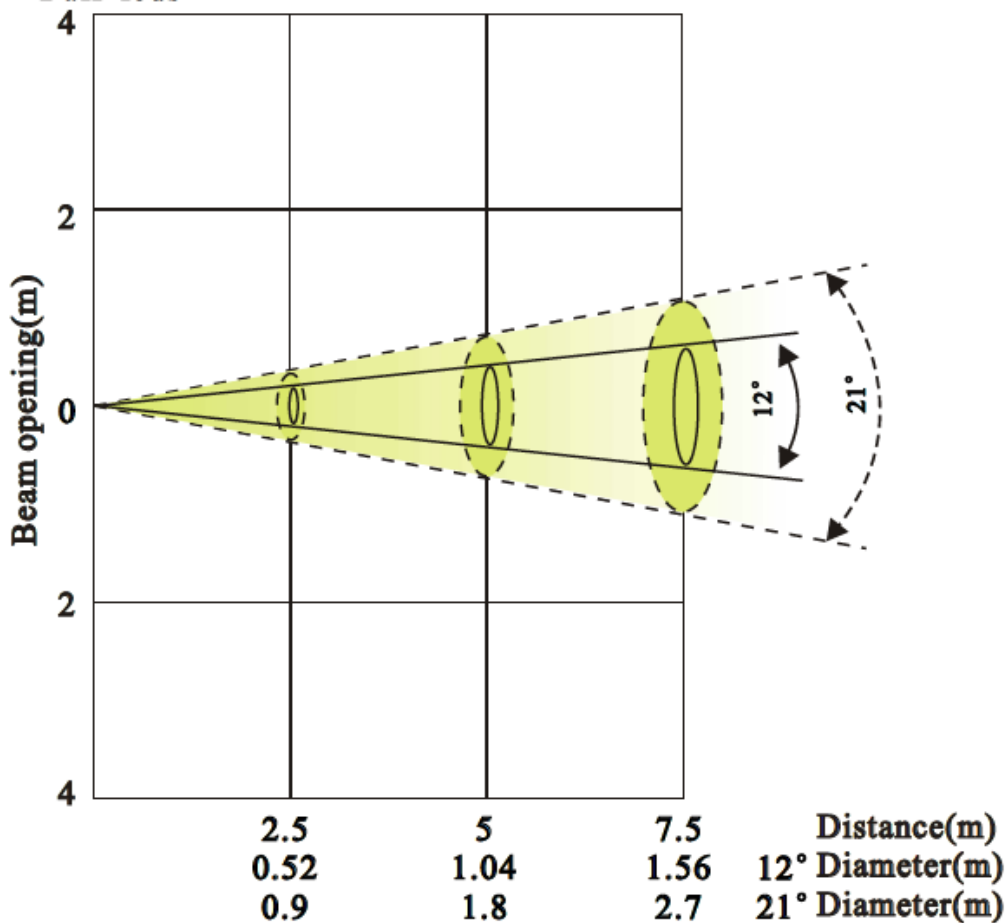

ELAR QUAD PANEL - Photometrics

Specifications and improvements in the design of this unit are subject to change without any prior written notice.

Beam angle 12°

Field angle 21°

| | | | | |
|----------------------|-------------------|--------------|-------------|-------------|
| Intensity LUX | Red leds | 2916 | 1044 | 476 |
| | Green leds | 4650 | 1702 | 782 |
| | Blue leds | 843 | 883 | 136 |
| | White leds | 5630 | 1954 | 902 |
| | Full leds | 12170 | 4316 | 1956 |