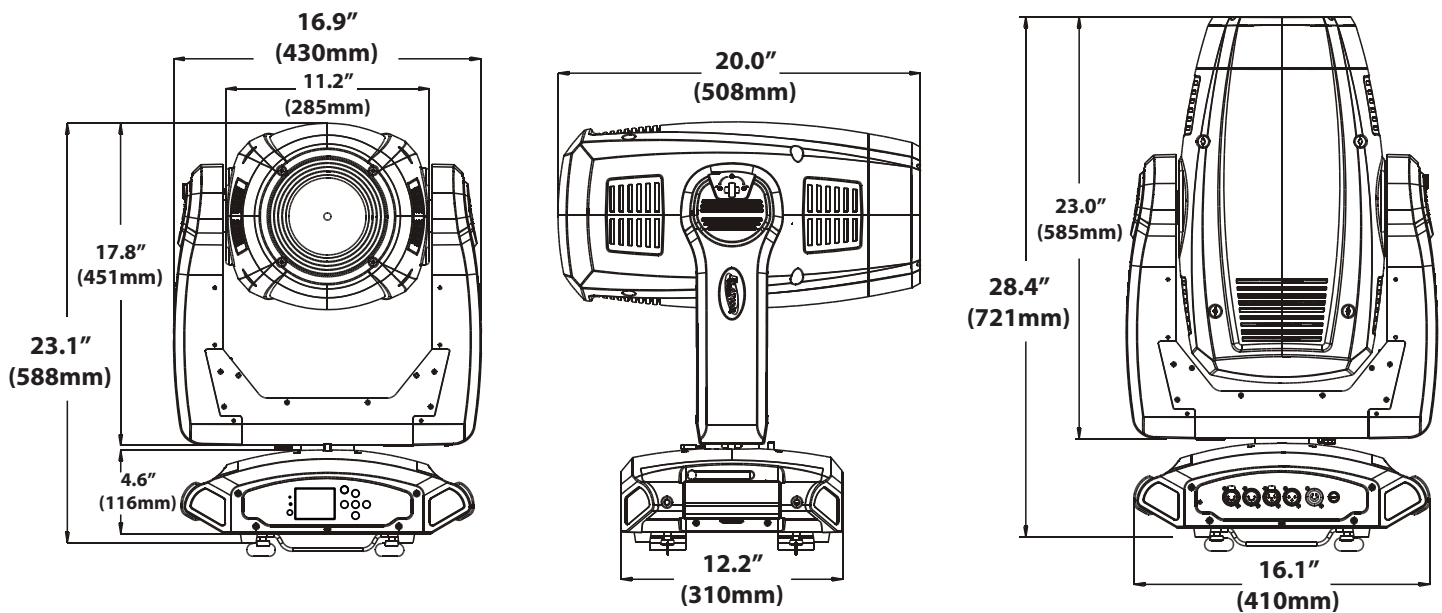

SATURA SPOT LED PRO™

SKU# SAT871

Dimensional Drawings

Specifications are subject to change without any prior written notice.

Weight: 65.0 lbs. (29.5 kg)

Elation Professional USA | 6122 S. Eastern Ave. | Los Angeles, CA. 90040
323-582-3322 | 323-832-9142 fax | www.elationlighting.com | info@elationlighting.com